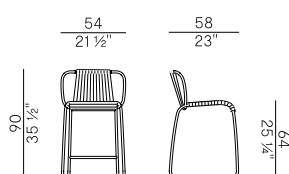

### Dimensioni \ Dimensions

**STACKABILITY**

×4

- Embossed anthracite painted structure and dark brown "Gassa" rope.

Stackable horizontally.

945  
sedia \ chair

945/L  
poltrona \ armchair

945/S  
sgabello basso \ counterstool

945/A  
sgabello alto \ barstool