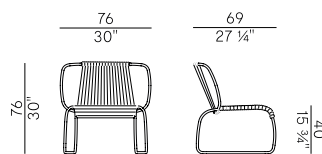

945/L
poltrona \ armchair