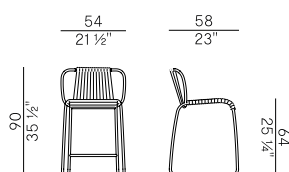

- Embossed anthracite painted structure and dark brown "Gassa" rope.

Stackable horizontally.

945  
sedia \ chair

945/L  
poltrona \ armchair

945/S  
sgabello basso \ counterstool

945/A  
sgabello alto \ barstool