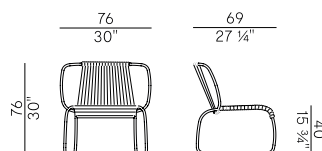

945/L
poltrona \ armchair