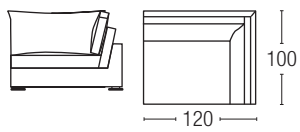

PILLOWS

Pillows 50% natural dust-free, washed and sterilized feathers - 50% Cin Fill Ball (silicone-coated hollow polyester pellets). Banded pillow size 50 X 50 cm

BED BASE AND MATTRESS – bed version

Electrowelded wire mesh bed base with a 12 cm, 28 HR Stretch density Polyurethane mattress.

PIEDE / FOOT

ANGOLARE / ANGULAR

Cromato lucido / *Polished chrome*

Versione fissa/ *Fixed version* h. 5 cm

Versione letto/ *Bed version* h. 8 cm

DIVANO / SOFA

TERMINALE / ARMREST UNIT

ANGOLO / CORNER