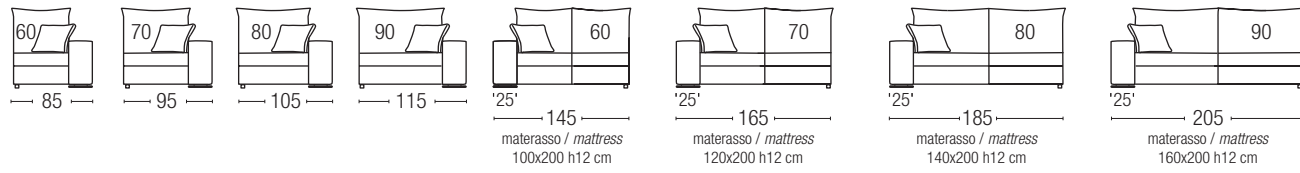

PILLOWS

Pillows 50% natural dust-free, washed and sterilized feathers - 50% Cin Fill Ball (silicone-coated hollow polyester pellets). Banded pillow size 50 X 50 cm

BED BASE AND MATTRESS – bed version

Electrowelded wire mesh bed base with a 12 cm, 28 HR Stretch density Polyurethane mattress.

PIEDE / FOOT

ANGOLARE / ANGULAR

Cromato lucido / *Polished chrome*

Versione fissa/ *Fixed version* h. 5 cm

Versione letto/ *Bed version* h. 8 cm

DIVANO / SOFA

TERMINALE / ARMREST UNIT

ANGOLO / CORNER