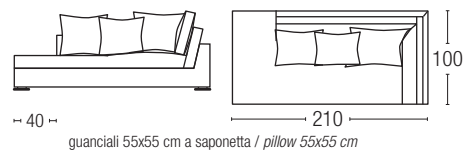

ANGOLARE CON POUF / CORNER WITH POUF