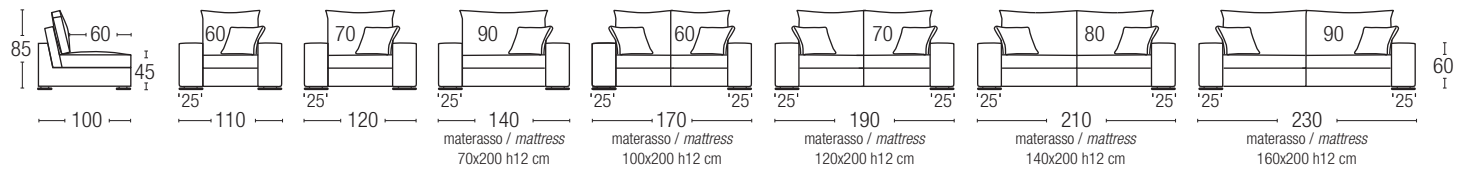

PILLOWS

Pillows 50% natural dust-free, washed and sterilized feathers - 50% Cin Fill Ball (silicone-coated hollow polyester pellets). Banded pillow size 50 X 50 cm

BED BASE AND MATTRESS – bed version

Electrowelded wire mesh bed base with a 12 cm, 28 HR Stretch density Polyurethane mattress.

PIEDE / FOOT

ANGOLARE / ANGULAR

Cromato lucido / *Polished chrome*

Versione fissa/ *Fixed version* h. 5 cm

Versione letto/ *Bed version* h. 8 cm

DIVANO / SOFA

TERMINALE / ARMREST UNIT

ANGOLO / CORNER