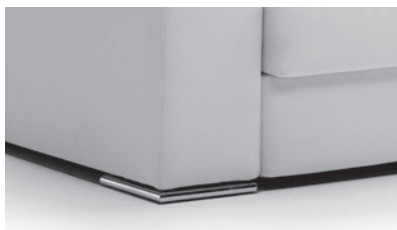

PIEDE / FOOT

ANGOLARE / ANGULAR

Cromato lucido / *Polished chrome*

Versione fissa/ *Fixed version* h. 5 cm

Versione letto/ *Bed version* h. 8 cm