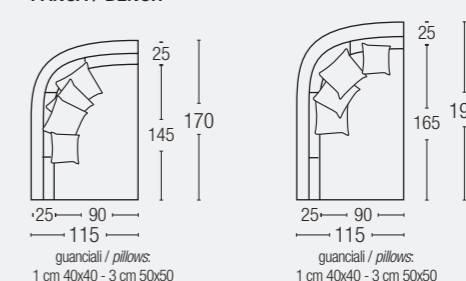

PANCA / BENCH

PIEDINI

Versione fissa
FOOT
Fixed version

PIEDE A SCOMPARSA /RETRACTABLE FOOT

in legno, a forma cilindrica, in tinta wengé H 3 cm / *Wengé coloured, cylindrical wood foot H 3 cm*

PIEDINI

Versione letto
FOOT
Bed version

NAVE / NAVE FOOT

Cromato / *Chromed*
h. 8 cm
SOLO VERSIONE LETTO
ONLY BED VERSION