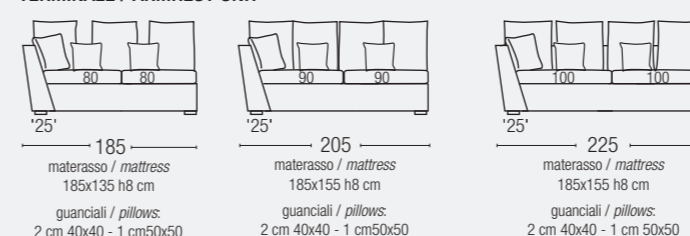

TERMINALE / ARMREST UNIT