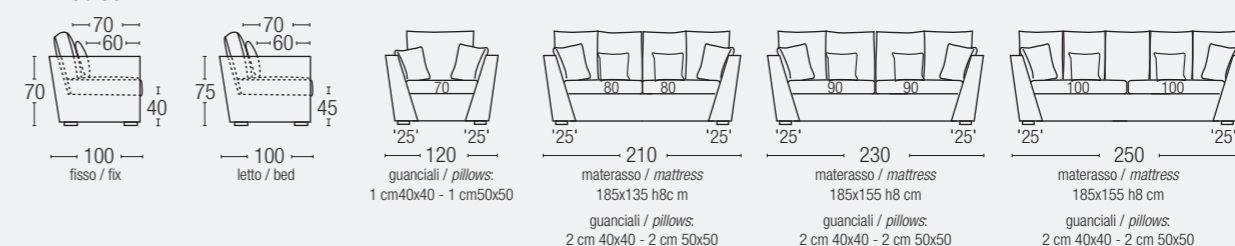

DIVANO / SOFA