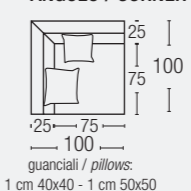

BED BASE AND MATTRESS – bed version

Bed Base made of beechwood slats with a 8 cm, 30 HR density Polyurethane mattress.

DIVANO / SOFA

TERMINALE / ARMREST UNIT

ANGOLO / CORNER

TERMINALI CURVI / CURVED ARMREST UNIT