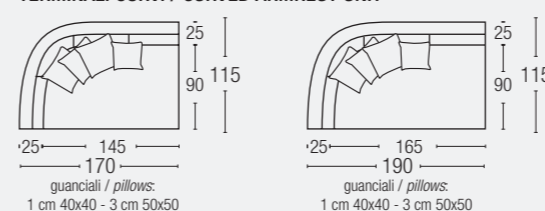

BED BASE AND MATTRESS – bed version

Bed Base made of beechwood slats with a 8 cm, 30 HR density Polyurethane mattress.

DIVANO / SOFA

TERMINALE / ARMREST UNIT

ANGOLO / CORNER

TERMINALI CURVI / CURVED ARMREST UNIT