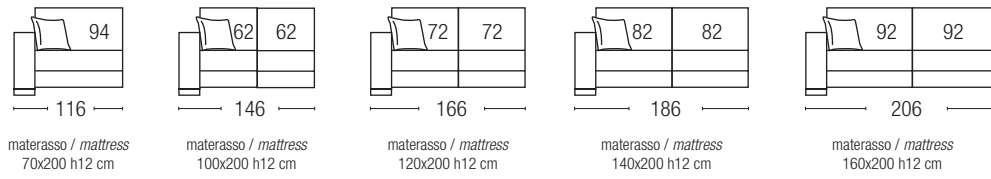

TERMINALE / ARMREST UNIT