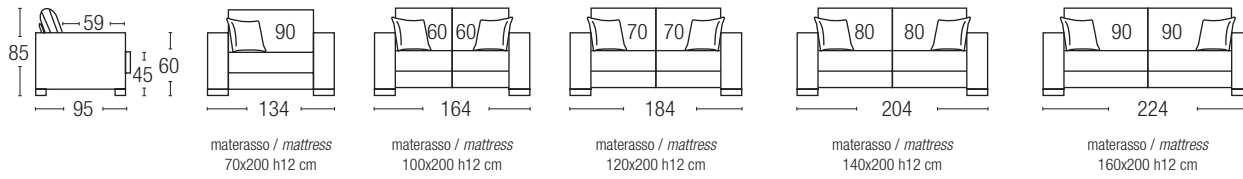

DIVANO / SOFA