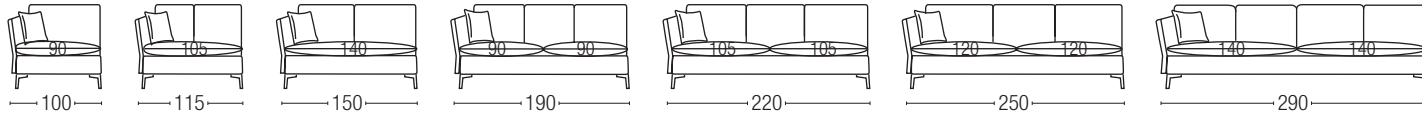

TERMINALE / ARMREST UNIT