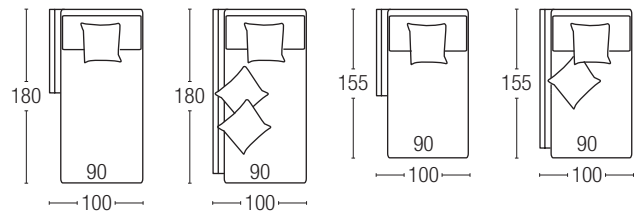

CHAISE LONGUE

ANGOLO / CORNER

POUF

GUANCIALI / PILLOWS