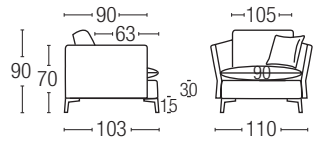

DIVANO / SOFA