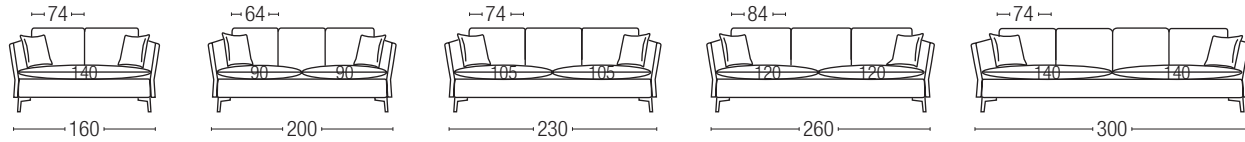

DIVANO / SOFA