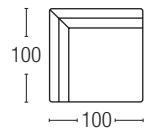

ANGOLO / CORNER