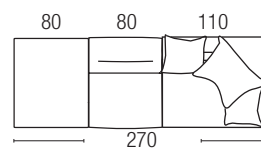

guanciali / pillows:
1 cm 65x65 - 2 cm 50x50