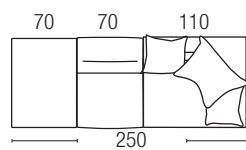

PILLOWS

Pillows 50% natural dust-free, washed and sterilized feathers - 50% Cin Fill Ball (silicone-coated hollow polyester pellets). Pillow size 50 X 50 cm.

PIEDE / FOOT

* SPILLO NICK / SPILLO NICK

Manganese / Anthracite
Cromato lucido / Polished chrome
Satinato / Satin
h. 15 cm
A richiesta / On request:
- RAL verniciato opaco / Matt RAL

BRACCIOLO / ARMREST

Bracciolo 15 cm
Armrest 15 cm

Bracciolo 25 cm
Armrest 25 cm

DIVANO / SOFA

TERMINALE / ARMREST UNIT

ANGOLO / CORNER

guanciali / pillows:
1 cm 65x65 - 2 cm 50x50

ANGOLARE CON POUF / CORNER WITH POUF