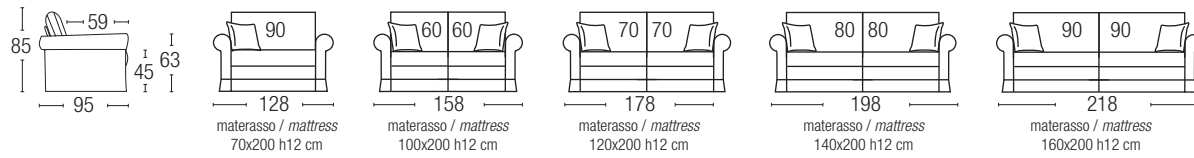

PILLOWS

Pillows 50% natural dust-free, washed and sterilized feathers - 50% Cin Fill Ball (silicone-coated hollow polyester pellets). Pillow size 45 X 45 cm

BED BASE AND MATTRESS - bed version

Electrowelded wire mesh bed base with a 12 cm, 28 HR Stretch density Polyurethane mattress.

PIEDE / FOOT

Piede versione fissa

Foot - Fixed version

h. 5 cm

Piede - versione letto

Foot - bed version

h. 8 cm

DIVANO / SOFA