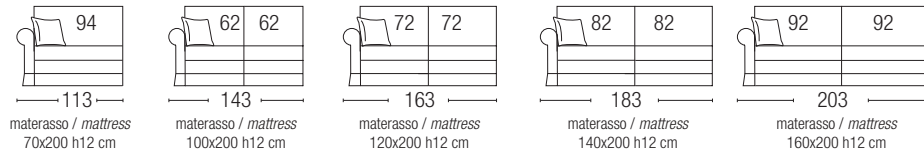

TERMINALE / ARMREST UNIT