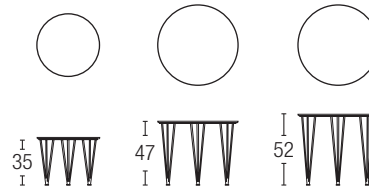

KIM

TAVOLINO / COFFEE TABLE

STRUTTURA

Tondino verniciato antracite

FRAME

Metal frame varnished in anthracite color

PIANI

Ø 46-60 cm:

Gres effetto marmo: grigio orobico lucido, nero Sahara lucido o bianco oro lucido.

Ø 50-70 cm:

Laccato: Senape (RAL 1005), Bordeaux (RAL 3004), Verde (RAL 6003).

Ø 50 cm: Noce Canaletto.

TOP

Ø 46 - 60 cm:

Gress Marble Effect: high glass orobic grey, black Sahara or white gold

Ø 50 - 70 cm:

laquered wood: mustard (RAL 1005), bordeaux (RAL 3004) or green (RAL 6003) colors

Ø 50 cm: Canaletto walnut