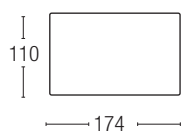

A richiesta / On request: h.9,5cm

* BISCOTTO / BISCOTTO

In legno, frontale rivestito in metallo cromato lucido
Wood foot front covered in polished chrome metal

h. 7,5 cm

A richiesta / On request: h. 9,5 cm

MISURE E ANGOLI SIZES and ANGLES

TECHNICAL FEATURES

DIVANO ALTO / HIGH SOFA

DIVANO BASSO / LOW SOFA

SCHIENALE / BACK CUSHIONS