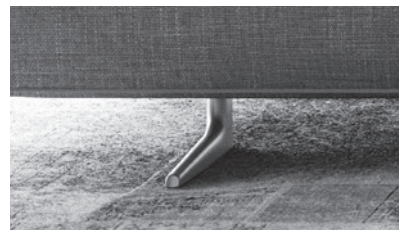

Polyurethane padding seat and back cushions in density 30 HR covered in bonded resin.

PILLOWS

Banded backrest cushions 60 X 60 : 50% natural dust-free, washed and sterilized feathers + 50% cin fill ball (siliconcoated hollow polyester pellets).

PIEDE VERSIONE BASSA LOW VERSION FOOT

(con terminale Zeno-Plano)
(with armrest Zeno-Plano)

PIEDE VERSIONE BASSA LOW VERSION FOOT

(con terminale Zeno-Plano)
(with armrest Zeno-Plano)

* SPILLO / SPILLO

Manganese / Anthracite
Cromato lucido / Polished chromed
Satinato / Satin
h. 15 cm