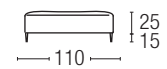

A richiesta / On request: h.9,5cm

* BISCOTTO / BISCOTTO

In legno, frontale rivestito in metallo cromato lucido
Wood foot front covered in polished chrome metal

h. 7,5 cm

A richiesta / On request: h. 9,5 cm

MISURE E ANGOLI SIZES and ANGLES

TECHNICAL FEATURES

DIVANO ALTO / HIGH SOFA

DIVANO BASSO / LOW SOFA

SCHIENALE / BACK CUSHIONS