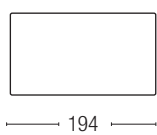

A richiesta / On request: h.9,5cm

* BISCOTTO / BISCOTTO

In legno, frontale rivestito in metallo cromato lucido
Wood foot front covered in polished chrome metal

h. 7,5 cm

A richiesta / On request: h. 9,5 cm

MISURE E ANGOLI SIZES and ANGLES

TECHNICAL FEATURES

DIVANO ALTO / HIGH SOFA

DIVANO BASSO / LOW SOFA

SCHIENALE / BACK CUSHIONS