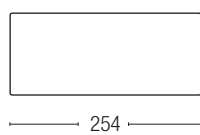

MISURE E ANGOLI SIZES and ANGLES

TECHNICAL FEATURES

DIVANO ALTO / HIGH SOFA

DIVANO BASSO / LOW SOFA

SCHIENALE / BACK CUSHIONS