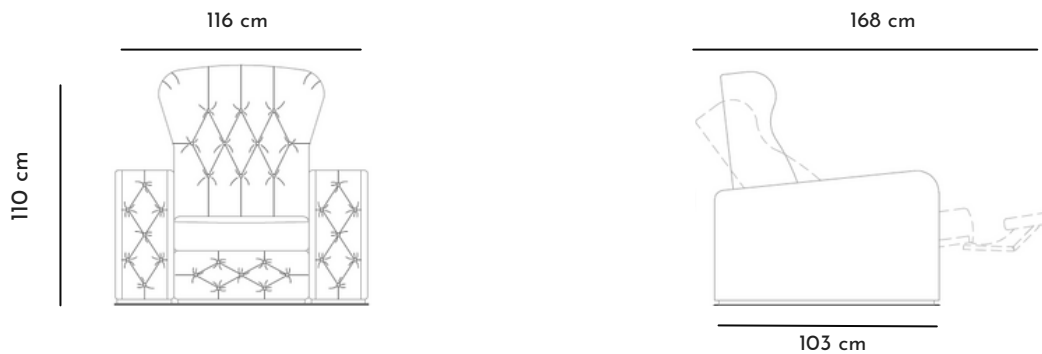

CHEST

Reclining Home Cinema Chair

Product code CHE

Designer Pino Vismara **Year** 2016

CHEST

Reclining Home Cinema Chair

Description

Chest Home Cinema Reclining Chair interprets the tradition in a contemporary mood. It takes inspiration from the Chesterfield sofa of the 19th century with its distinctive deep buttoned and quilted leather upholstery. Chest is equipped with a single reclining mechanism.