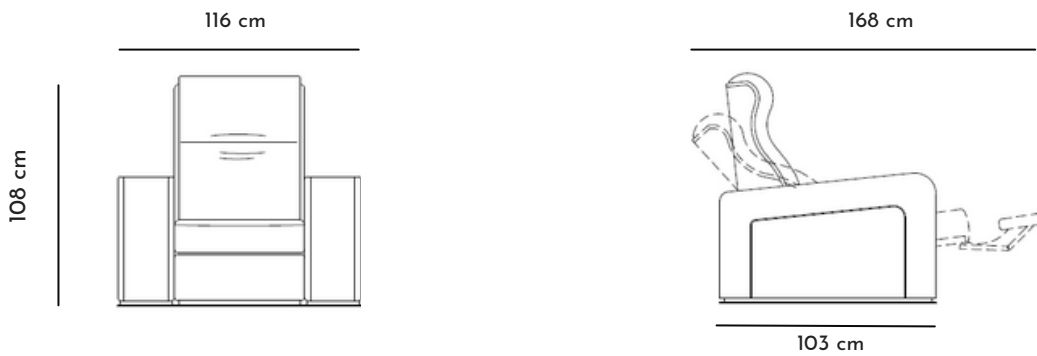

LUXOR

Reclining Home Cinema Chair

Product code LUX

Designer Pino Vismara **Year** 2017

LUXOR

Reclining Home Cinema Chair

Description

Luxor Home Cinema Reclining Chair is a luxury theater seating with a bold look and a unique personality. Its aesthetic peculiarity is found in its lacquered wood decorative parts which create an unexpected contrast with padding. Luxor is equipped with a single reclining mechanism.