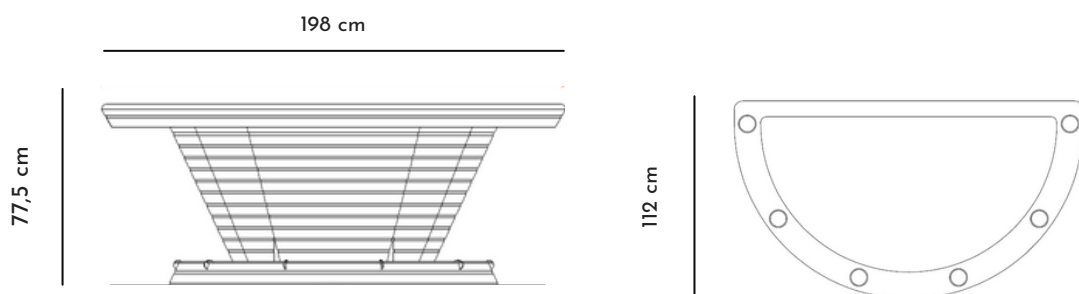

NAPOLEON

Blackjack Table

Product code L.E.G.T.BJ

Designer Pino Vismara Year 2017

NAPOLEON

Blackjack Table

Description

Napoleon is a table for the fascinating Blackjack game. Designed through an original style and a captivating aesthetic. The entire wooden structure is adorned with sophisticated stainless steel inserts, and the cloth is customizable both in color and in layout.

All these elements are harmoniously combined in order to create a furniture endowed with great beauty and flawless functionality. The table includes 6 built-in steel cup holders on the top rails and a lacquered chips tray for the dealer.