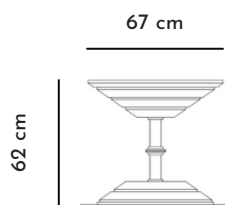

LOW VERSION

BACKGAMMON VERSION

CHESS VERSION