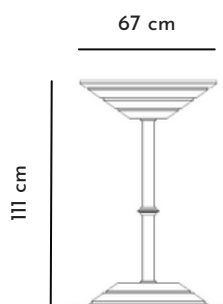

GOEMON

Chess/Backgammon Table

Description

Goemon is a multipurpose table that can be used as bar table and game table.

It is available for chess or backgammon. Its peculiarity is the airbrushed glass top with Circus decorative motif, an extravagance edition with surrealistic elements, hand drawn.

Being a high table, it is perfect for enriching bar areas.

Goemon is also available in a low version, to be used as coffee table. In this edition the table can be provided with an additional chess top to be placed on the backgammon board.

HIGH VERSION