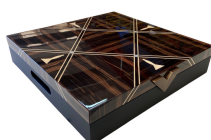

GOEMON

Chess/Backgammon Table

Product code LE.GT.GO.E.BG /CH

Designer Pino Vismara Year 2019

GOEMON

Chess/Backgammon Table

Description

Goemon is a multipurpose table that can be used as bar table and game table.

It is available for chess or backgammon. Its peculiarity is the airbrushed glass top with Circus decorative motif, an extravagance edition with surrealistic elements, hand drawn.

Being a high table, it is perfect for enriching bar areas.

BACKGAMMON VERSION

CHESS VERSION

Finishes:

Lacquers
18 colours available

Metal
4 finishes available

Extra Accessories

Set of chess/backgammon/checkers pieces in anodized turnet aluminum (without box)

Inlaid Ebony Makassar box including set of chess/backgammon/checkers pieces in anodized turnet aluminum