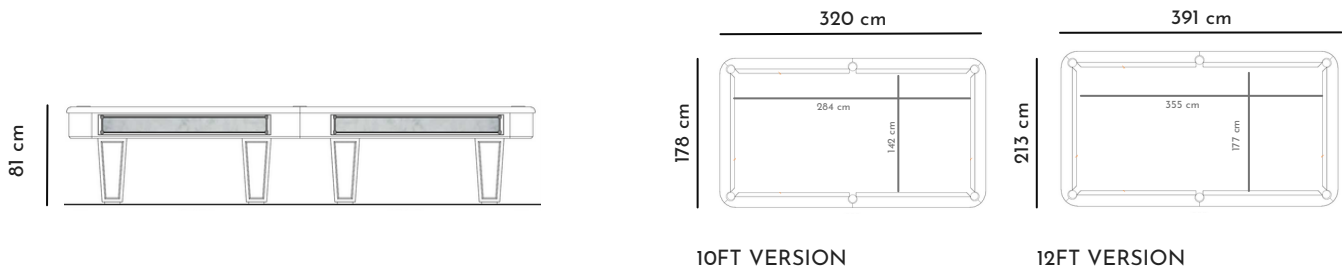

DESIRE

10/12 ft Pool Table

Description

Desire Pool Table is made following the Italian manufacturing tradition and using the highest quality materials. The main feature of Desire Pool Table is its strong presence and its bold look.

The framework is crafted from solid wood, the playing surface is made of slate sheets and coated with a professional soft cloth, produced by the leading company Simonis. The attention to details is also reflected in the coverage of pockets, rigorously in leather or eco leather.

Vismara Pool Tables are available in different kind of cue games, from Snooker to American Pool, from Russian Pyramid to Italian Billiard.

Finishes:

Extra Accessories