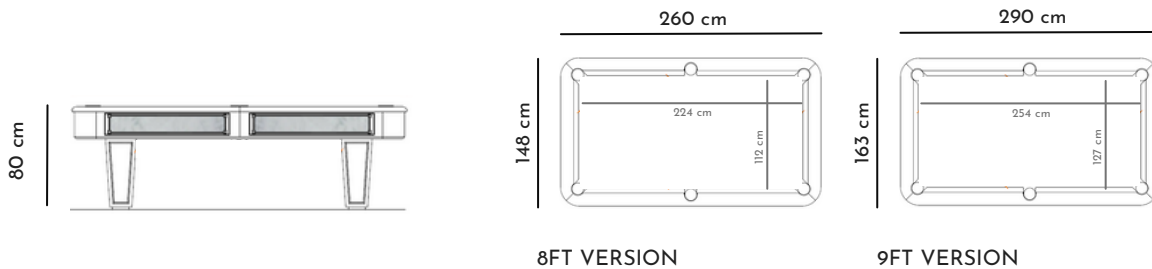

DESIRE

8/9 ft Pool Table

Description

VDesire Pool Table is made following the Italian manufacturing tradition and using the highest quality materials. The main feature of Desire Pool Table is its strong presence and its bold look.

The framework is crafted from solid wood, the playing surface is made of slate sheets and coated with a professional soft cloth, produced by the leading company Simonis. The attention to details is also reflected in the coverage of pockets, rigorously in leather or eco leather.

Vismara Pool Tables are available in different kind of cue games, from Snooker to American Pool, from Russian Pyramid to Italian Billiard.

Finishes:

Extra Accessories