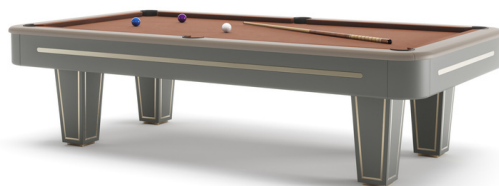

DESIRE

8/9 ft Pool Table

Product code DE.POO.8/9FT

Designer Pino Vismara **Year** 2014

DESIRE

8/9 ft Pool Table

Description

VDesire Pool Table is made following the Italian manufacturing tradition and using the highest quality materials. The main feature of Desire Pool Table is its strong presence and its bold look.

The framework is crafted from solid wood, the playing surface is made of slate sheets and coated with a professional soft cloth, produced by the leading company Simonis. The attention to details is also reflected in the coverage of pockets, rigorously in leather or eco leather.

Vismara Pool Tables are available in different kind of cue games, from Snooker to American Pool, from Russian Pyramid to Italian Billiard.

Finishes:

Lacquers
18 colours available

Playing Cloth
27 colours available

Desire Pool Table is made following the Italian manufacturing tradition and using the highest quality materials. The main feature of Desire Pool Table is its strong presence and its bold look.

The framework is crafted from solid wood, the playing surface is made of slate sheets and coated with a professional soft cloth, produced by the leading company Simonis. The attention to details is also reflected in the coverage of pockets, rigorously in leather or eco leather.