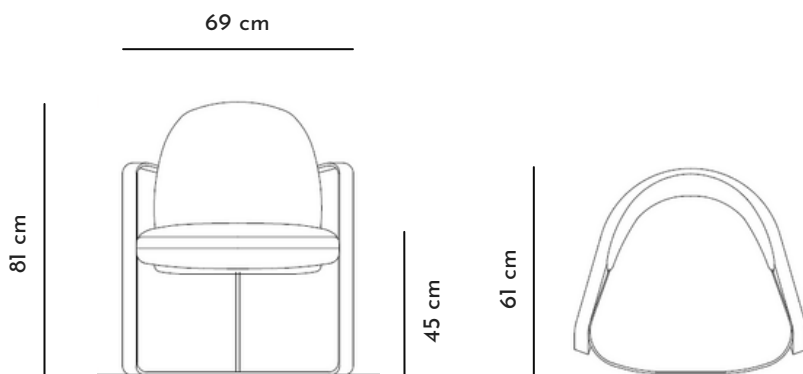

BELL

Chair

Description

Bell is a upholstered chair.

Bell is a modern and refined chair designed in collaboration with Bellavista & Piccini studio.

Its simplicity is enhanced by a rich metalwork, available in different steel finishing or lacquered in different colours.

Finishes: