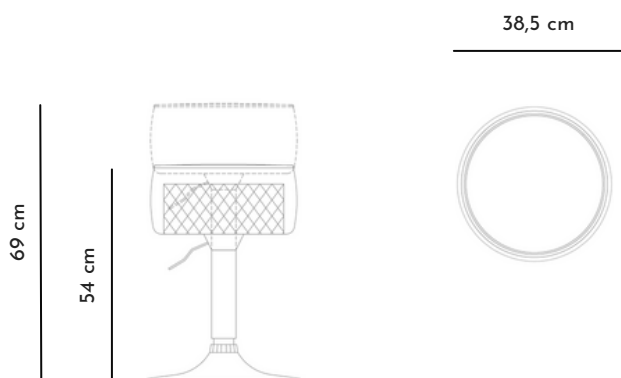

ASTRO

Swivel Stool

Product code MC.STO.ARC

Designer Pino Vismara Year 2020

ASTRO

Swivel Stool

Description

Astro is a height-adjustable swivel stool.
The base of Astro is made of metal, and the seat is covered in different materials.
The seat is enriched by an embroidered geometric pattern.