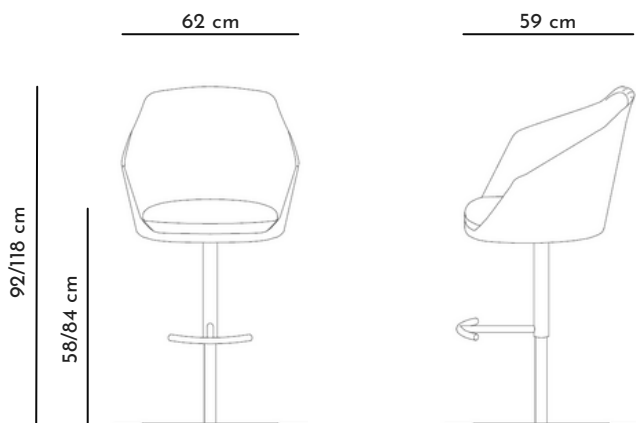

EDGAR

Swivel Stool

Description

Edgar swivel stool has been designed to be the perfect seating of Vismara Bars.

The structure is large and comfortable, entirely upholstered.

Thanks to a little lever, Edgar bar stool can be used in different height on the basis of own needs.

Finishes: