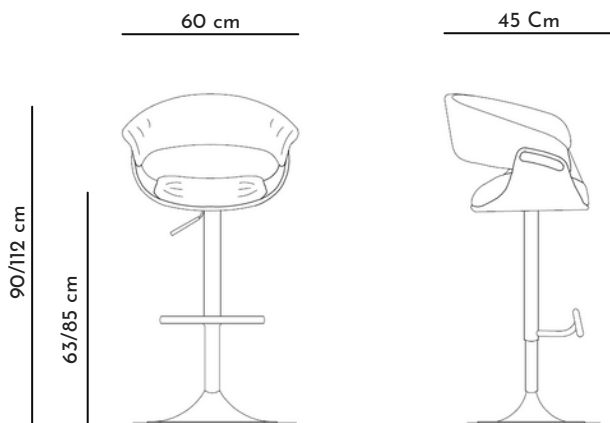

JOYCE

Swivel Stool

Product code LE.STO-112

Designer Pino Vismara **Year** 2018

JOYCE

Swivel Stool

Description

Joyce swivel stool has been designed to be the perfect seating of Vismara Home Bar. The structure is made of lacquered wood and stainless steel. The seat back and the chair seat are upholstered. Thanks to a little lever, the bar stool can be used in different height on the basis of own needs.