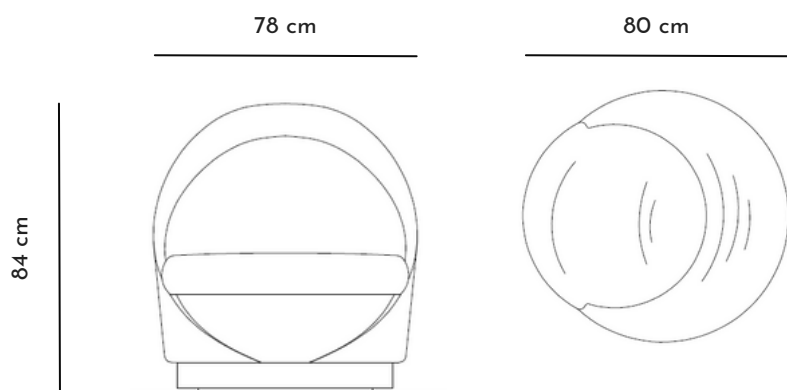

CAPSULE

Swivel Armchair

Description

Capsule is a swivel armchair with curved padded back that comfortably wraps the figure.

Capsule is enriched by a rotating base in stainless steel and vertical stitching on the back of the backrest.

Finishes: