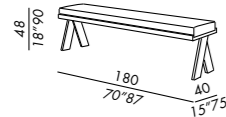

A seat that combines design and function. Joi bench is a piece of furniture with a matt or glossy lacquered basement available in different colours, and a very comfortable padded seat, which can be covered as desired: ton sur ton or choosing a nuance contrasting with the base.

TAVOLO BASSO . LOW TABLE (vol. 1) P. 370

TAVOLO . TABLE (vol. 2) P. 42

302, 303

JOI 2017

panca - bench PA180

TECHNICAL DETAILS

IT
• panca con cuscino sfoderabile
• struttura in massello di tulipier con telaio in metallo verniciato a polvere poliestere elephant
• finiture: lacca opaca, lacca lucida
• cuscino seduta in poliuretano espanso e fibra poliestere