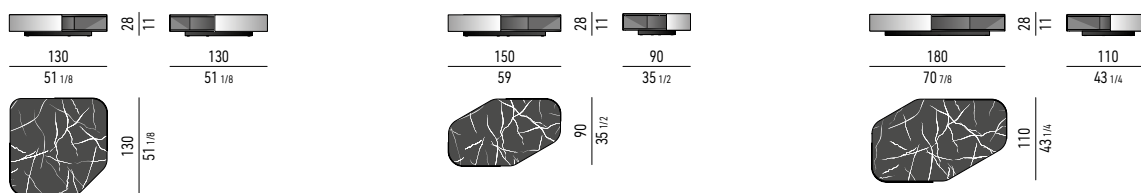

PIANO MARMO NERO MARQUINA | NERO MARQUINA MARBLE TOP