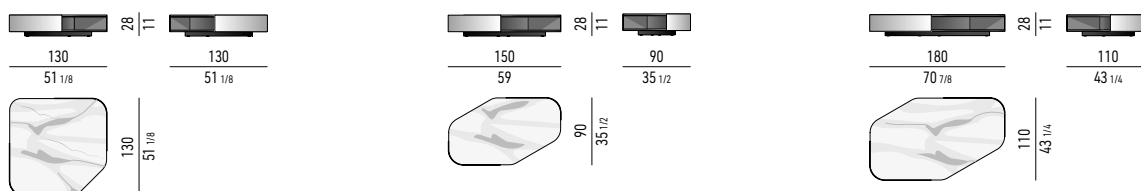

PIANO MARMO BIANCO CARRARA | BIANCO CARRARA MARBLE TOP