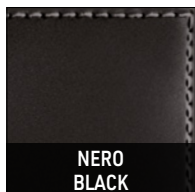

FINITURE STRUTTURA STRUCTURE FINISHES

CUOIO SADDLE-HIDE