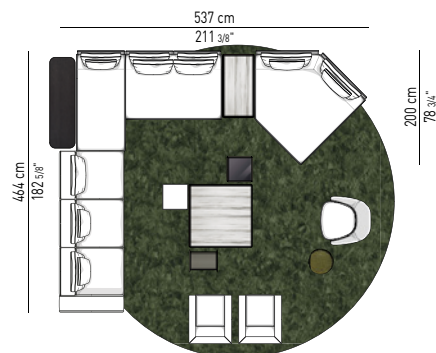

### POUF CON PIEDINI | OTTOMAN WITH FEET

POUF CM 48X48  
OTTOMAN CM 48X48

POUF CM 48X88  
OTTOMAN CM 48X88

POUF CM 88X88  
OTTOMAN CM 88X88

POUF CM 133X133  
OTTOMAN CM 133X133

\* SOLO PER RIVESTIMENTO IN PELLE PONY LOOK  
ONLY FOR PONY LOOK LEATHER COVER