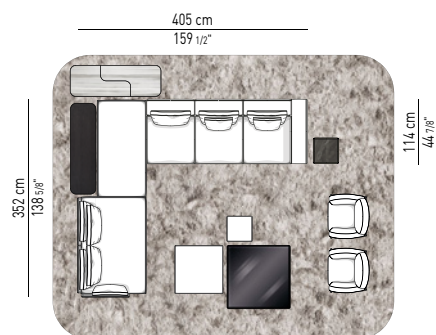

- 1 elemento con 1 bracciolo sx cm 285x114 H79
- 1 saddle-hide couch cm 88x179 H79
- 1 saddle-hide central element cm 173x120 H79
- 1 Side coffee table cm 112x56 H35
- 1 Chaise-Longue Pentagono saddle-hide dx cm 196x200 H79
- 1 ottoman cm 48x48 H38
- 1 Angie armchair cm 88x94 H87
- 2 Suitcase Line armchairs cm 75x85 H64
- 1 Clive side table cm 160x45 H39
- 1 Grant coffee table Ø cm 45 H38
- 1 Side magazine sling cm 50x40 H41
- 1 Side coffee table cm 112x112 H25
- 1 Side coffee table cm 45x45 H45,5
- 1 Wisp rug Ø cm 550

1. **B**
2. 1 elemento terminale cuoio sx cm 179x120 H79
   - 1 panca cm 88x173 H42
   - 1 elemento terminale dx cm 285x114 H79
   - 1 pouf cm 88x88 H38
   - 1 pouf cm 48x48 H38
   - 2 poltrone Shelley cm 85x87 H70
   - 1 tavolino Side cm 112x112 H25
   - 1 side table Clive cm 160x45 H39
   - 1 consolle Clive cm 160x55 H60
   - 1 tavolino Side cm 45x45 H45,5
   - 1 tappeto Wisp Roundy cm 600x500

- 1 saddle-hide element with 1 armrest sx cm 179x120 H79
- 1 bench cm 88x173 H42
- 1 element with 1 armrest dx cm 285x114 H79
- 1 ottoman cm 88x88 H38
- 1 ottoman cm 48x48 H38
- 2 Shelley armchairs cm 85x87 H70
- 1 Side coffee table cm 112x112 H25
- 1 Clive side table cm 160x45 H39
- 1 Clive console table cm 160x55 H60
- 1 Side coffee table cm 45x45 H45,5
- 1 Wisp Roundy rug cm 600x500