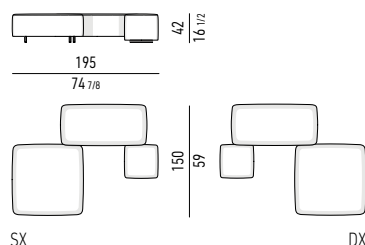

ISOLA DAMIER HIGH 03 | HIGH 03 DAMIER ISLAND

ELEMENTO COMPOSTO DA:
- 1 pouf cm 95X95 H42
- 1 pouf cm 115X55 H42
- 1 pouf cm 45X45 H42

ELEMENT COMPOSED BY:
- 1 ottoman cm 95X95 H42
- 1 ottoman cm 115X55 H42
- 1 ottoman cm 45X45 H42