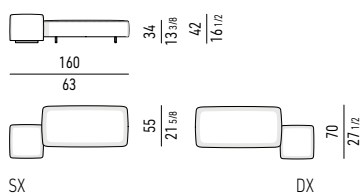

ISOLA DAMIER MIX 01 | MIX 01 DAMIER ISLAND

ELEMENTO COMPOSTO DA:
- 1 pouf cm 45X45 H42
- 1 pouf cm 115X55 H34

ELEMENT COMPOSED BY:
- 1 ottoman cm 45X45 H42
- 1 ottoman cm 115X55 H34