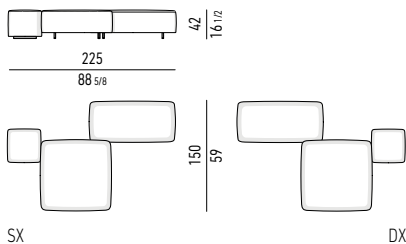

ISOLA DAMIER HIGH 04 | HIGH 04 DAMIER ISLAND

ELEMENTO COMPOSTO DA:

- 1 pouf cm 45X45 H42
- 1 pouf cm 95X95 H42
- 1 pouf cm 115X55 H42

ELEMENT COMPOSED BY:

- 1 ottoman cm 45X45 H42
- 1 ottoman cm 95X95 H42
- 1 ottoman cm 115X55 H42