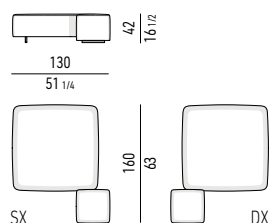

ISOLA DAMIER HIGH 02 | HIGH 02 DAMIER ISLAND

ELEMENTO COMPOSTO DA:
- 1 pouf cm 115X115 H42
- 1 pouf cm 45X45 H42

ELEMENT COMPOSED BY:
- 1 ottoman cm 115X115 H42
- 1 ottoman cm 45X45 H42