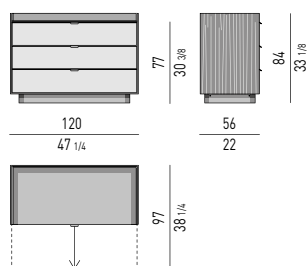

Nr. 3 cassetti che scorrono su guide a estrazione totale con chiusura Blumotion.
Portata massima per cassetto Kg 30.
Spazio utile interno cassetti
cm 109x42 H13

Nr. 3 drawers that glide on fully extractable guides with Blumotion soft-close system.
Maximum load per drawer is 30 kg.
Drawers internal dimension
109x42 H13 cm