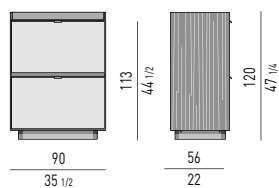

CONTENITORE VERTICALE DINING CON 1 ANTA A RIBALTA E 1 CASSETTONE | DINING VERTICAL CABINET WITH 1 FLAP DOOR AND 1 DRAWER