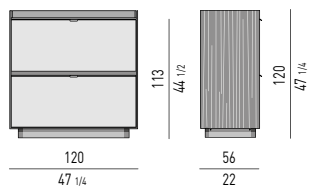

CONTENITORE BAR CON 1 ANTA A RIBALTA E 1 CASSETTONE | BAR CABINET WITH 1 FLAP DOOR AND 1 DRAWER