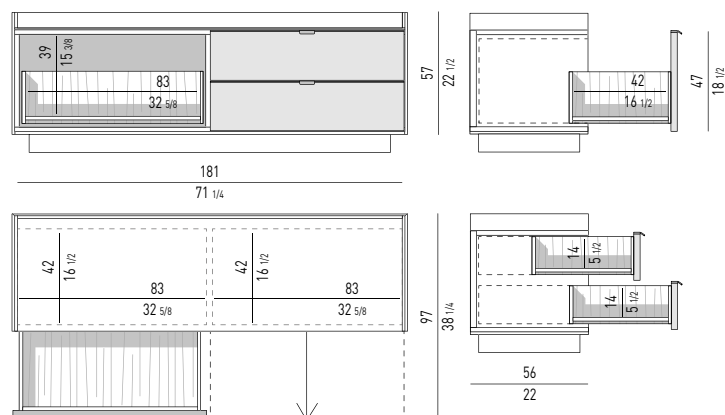

CONTENITORE ORIZZONTALE DINING CON 3 CASSETTONI | DINING HORIZONTAL SIDEBOARD WITH 3 DRAWERS

VERSIONE **BASE A TERRA** CM H8,5
FLOOR BASE VERSION CM H8,5

PORTATA MASSIMA CASSETTONI KG 40
DRAWERS MAXIMUM LOAD KG 40

VERSIONE **LEGS** CM H23
LEGS VERSION CM H23

PORTATA MASSIMA CASSETTONI KG 40
DRAWERS MAXIMUM LOAD KG 40

1	2
2	2
2	2

VASSOIO PORTAPOSATE
CUTLERY TRAY CM 51X34,5 H3,5
Scomparto / section 1: cm 50X7,5 H2,7
Scomparto / section 2: cm 24,5x8 H2,7

Nr. 2 cassetti **(A)** che scorrono su guide ad estrazione totale con chiusura Blumotion.
Portata massima per cassetto Kg 30;
Nr. 1 vassoio portaposate in cuoio color Moka dotato di divisori, riposto nel cassetto sinistro **(A)**.
Spazio utile interno cassetti
(A) cm 83x37 H6
VANO (B) cm 30x37 H6

Nr. 2 cassetti **(A)** that glide on fully extractable guides with Blumotion soft-close system.
Maximum load per drawer is 30 Kg;
Nr. 1 cutlery tray in Moka colour saddle-hide, with dividers, located in the left **(A)** drawer.
Drawers internal dimension
(A) 83x37 H6 cm
COMPARTMENT (B) 30x37 H6 cm

CONTENITORE ORIZZONTALE DINING CON 1 CASSETTONE E 2 CASSETTI | DINING HORIZONTAL SIDEBOARD WITH 1 LARGE DRAWER AND 2 SMALL DRAWERS

VERSIONE **BASE A TERRA** CM H8,5
FLOOR BASE VERSION CM H8,5

PORTATA MASSIMA CASSETTONI KG 40
DRAWERS MAXIMUM LOAD KG 40

VERSIONE **LEGS** CM H23
LEGS VERSION CM H23

PORTATA MASSIMA CASSETTONI KG 40
DRAWERS MAXIMUM LOAD KG 40