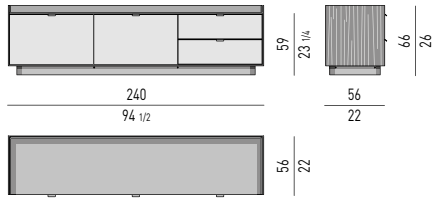

CONTENITORE ORIZZONTALE DINING CON 2 CASSETTONI E 2 CASSETTI | DINING HORIZONTAL SIDEBOARD WITH 2 LARGE DRAWERS AND 2 SMALL DRAWERS

VERSIONE **BASE A TERRA** CM H8,5
FLOOR BASE VERSION CM H8,5

PORTATA MASSIMA CASSETTONI KG 40
DRAWERS MAXIMUM LOAD KG 40

VERSIONE **LEGS** CM H23
LEGS VERSION CM H23