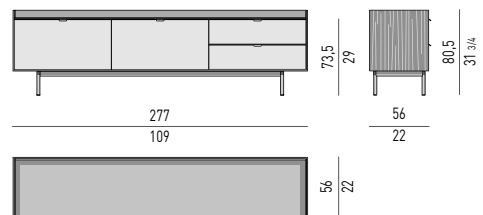

Maximum load per drawer is 30 Kg;

Nr. 1 cutlery tray in Moka colour saddle-hide, with dividers, located in the **(A)** left drawer.

Drawer internal dimension

COMPARTMENT **(B)** 17x37 H6 cm

CONTENITORE ORIZZONTALE DINING CON 2 CASSETTONI E 2 CASSETTI | DINING HORIZONTAL SIDEBOARD WITH 2 LARGE DRAWERS AND 2 SMALL DRAWERS

VERSIONE **BASE A TERRA** CM H8,5
FLOOR BASE VERSION CM H8,5

PORTATA MASSIMA CASSETTONI KG 40
 DRAWERS MAXIMUM LOAD KG 40

PORTATA MASSIMA CASSETTONI KG 40
 DRAWERS MAXIMUM LOAD KG 40

1	
2	2
2	2
2	2

VASSOIO PORTAPOSATE
CUTLERY TRAY CM 51X34,5 H3,5
 Scomparto / section 1: cm 50X7,5 H2,7
 Scomparto / section 2: cm 24,5x8 H2,7