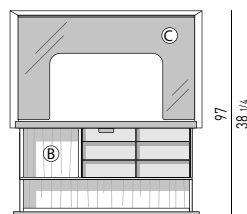

CONTENITORE VERTICALE DINING CON 1 ANTA A RIBALTA E 1 CASSETTONE | DINING VERTICAL CABINET WITH 1 FLAP DOOR AND 1 DRAWER

PORTATA MASSIMA CASSETTONE KG 40
DRAWER MAXIMUM LOAD KG 40

1	2
2	2
2	2
2	2

VASSOIO PORTAPOSATE | CUTLERY TRAY CM 51X34,5 H3,5

Scomparto / section 1: cm 50X7,5 H2,7
Scomparto / section 2: cm 24,5x8 H2,7

Nr. 1 ripiano (C) in vetro trasparente extrachiario temperato, spessore mm 10;
Nr. 1 cassetto (A) che scorre su guide a estrazione totale con chiusura Blumotion.
Portata massima cassetto Kg 30;

Nr. 1 vassoio portaposate in cuoio color Moka dotato di divisori, riposto nel cassetto (A).

Spazio utile interno cassetto

VANO (B): cm 53x36 H6

Lo schienale del vano con anta a ribalta è provvisto di una lastra specchio Grigio Fumè.

Nr. 1 transparent extra-clear tempered glass shelf (C), 10 mm thick;

Nr. 1 drawer (A) that glides on fully extractable guides with Blumotion soft-close system.
Maximum load of the drawer is 30 Kg;

Nr. 1 cutlery tray in Moka colour saddle-hide, with dividers, located in drawer (A).

Drawer internal dimension

COMPARTMENT (B): cm 53x36 H6

The back of the section with drop-down door provided with a Smoked Grey mirror sheet.

CONTENITORE BAR CON 1 ANTA A RIBALTA E 1 CASSETTONE | BAR CABINET WITH 1 FLAP DOOR AND 1 DRAWER

PORTATA MASSIMA CASSETTONE KG 40
DRAWER MAXIMUM LOAD KG 40

1	2
2	2
2	2
2	2

VASSOIO PORTAPOSATE | CUTLERY TRAY CM 51X34,5 H3,5

Scomparto / section 1: cm 50X7,5 H2,7
Scomparto / section 2: cm 24,5x8 H2,7

Nr. 1 ripiano in vetro bronzato temperato, spessore mm 10;

Nr. 2 cassetti (A) che scorrono su guide a estrazione totale con chiusura Blumotion.
Portata massima per cassetto Kg 30;

Nr. 1 vassoio portaposate in cuoio color Moka dotato di divisori, riposto nel cassetto sinistro (A).

Spazio utile interno cassetto

(A) cm 53x36 H6