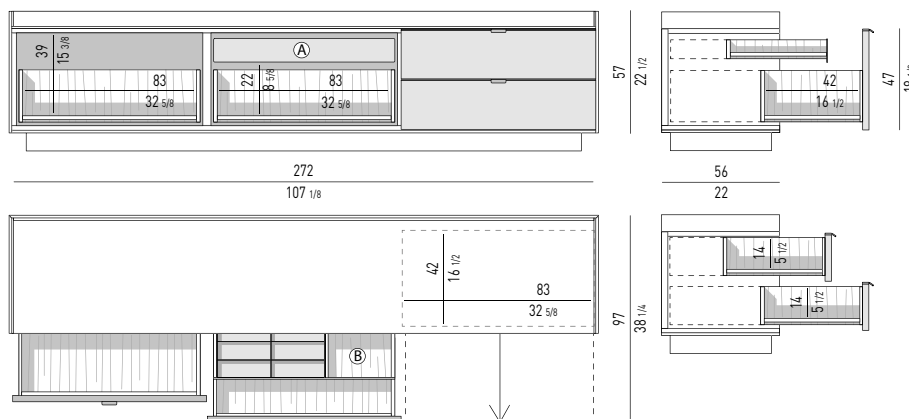

1	
2	2
2	2
2	2

VASSOIO PORTAPOSATE
CUTLERY TRAY CM 51X34,5 H3,5
Scomparto / section 1: cm 50X7,5 H2,7
Scomparto / section 2: cm 24,5x8 H2,7

Nr. 1 cassetto **(A)** che scorre su guide a estrazione totale con chiusura Blumotion.

Portata massima per cassetto Kg 30;

Nr. 1 vassoio portaposate in cuoio color Moka dotato di divisori, riposto nel cassetto **(A)**.

Spazio utile interno cassetto

VANO **(B)** cm 30x37 H6

Nr. 1 drawer **(A)** that glide on fully extractable guides with Blumotion soft-close system.

Maximum load per drawer is 30 Kg;

Nr. 1 cutlery tray in Moka colour saddle-hide, with dividers, located in the **(A)** drawer.

Drawer internal dimension

COMPARTMENT **(B)** 30x37 H6 cm