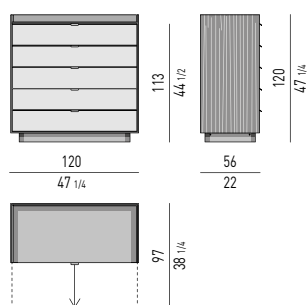

Nr. 5 cassetti che scorrono su guide a estrazione totale con chiusura Blumotion.
Portata massima per cassetto Kg 30.
Spazio utile interno cassetti
cm 109x42 H13

Nr. 5 drawers that glide on fully extractable guides with Blumotion soft-close system.
Maximum load per drawer is 30 Kg.
Drawers internal dimension
109x42 H13 cm