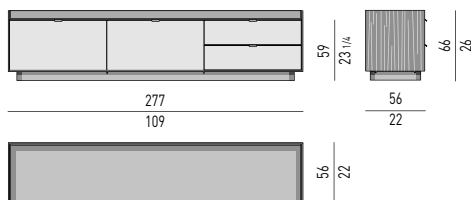

Maximum load per drawer is 30 Kg;

Nr. 1 cutlery tray in Moka colour saddle-hide, with dividers, located in the **(A)** left drawer.

Drawer internal dimension

COMPARTMENT **(B)** 17x37 H6 cm

CONTENITORE ORIZZONTALE DINING CON 2 CASSETTONI E 2 CASSETTI | DINING HORIZONTAL SIDEBOARD WITH 2 LARGE DRAWERS AND 2 SMALL DRAWERS

VERSIONE **BASE A TERRA** CM H8,5
FLOOR BASE VERSION CM H8,5

PORTATA MASSIMA CASSETTONI KG 40
 DRAWERS MAXIMUM LOAD KG 40

PORTATA MASSIMA CASSETTONI KG 40
 DRAWERS MAXIMUM LOAD KG 40

1	
2	2
2	2
2	2

VASSOIO PORTAPOSATE
CUTLERY TRAY CM 51X34,5 H3,5
 Scomparto / section 1: cm 50X7,5 H2,7
 Scomparto / section 2: cm 24,5x8 H2,7