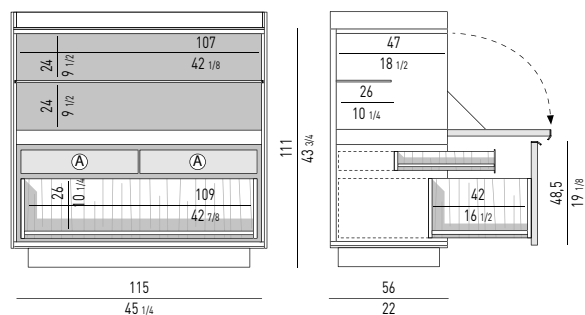

PORTATA MASSIMA CASSETTONE KG 40
DRAWER MAXIMUM LOAD KG 40

1	2
2	2
2	2
2	2

VASSOIO PORTAPOSATE | CUTLERY TRAY CM 51X34,5 H3,5

Scomparto / section 1: cm 50X7,5 H2,7
Scomparto / section 2: cm 24,5x8 H2,7

Nr. 1 ripiano in vetro bronzato temperato, spessore mm 10;

Nr. 2 cassetti (A) che scorrono su guide a estrazione totale con chiusura Blumotion.
Portata massima per cassetto Kg 30;

Nr. 1 vassoio portaposate in cuoio color Moka dotato di divisori, riposto nel cassetto sinistro (A).

Spazio utile interno cassetto

(A) cm 53x36 H6

Nr. 1 bronzed tempered glass shelf, 10 mm thick;

Nr. 2 drawers (A) that glide on fully extractable guides with Blumotion soft-close system.
Maximum load per drawer is 30 Kg.

Nr. 1 cutlery tray in Moka colour saddle-hide, with dividers, located in the (A) left drawer.

Drawer internal dimension

(A) 53x36 H6 cm