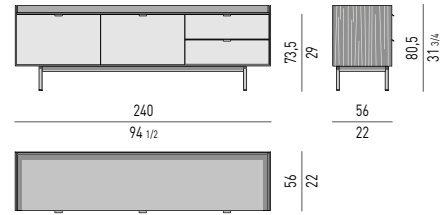

VERSIONE **LEGS** CM H23
LEGS VERSION CM H23

PORTATA MASSIMA CASSETTONI KG 40
 DRAWERS MAXIMUM LOAD KG 40

CONTENITORE ORIZZONTALE DINING CON 2 CASSETTONI E 2 CASSETTI | DINING HORIZONTAL SIDEBOARD WITH 2 LARGE DRAWERS AND 2 SMALL DRAWERS

VERSIONE **BASE A TERRA** CM H8,5
FLOOR BASE VERSION CM H8,5

PORTATA MASSIMA CASSETTONI KG 40
 DRAWERS MAXIMUM LOAD KG 40

VERSIONE **LEGS** CM H23
LEGS VERSION CM H23

PORTATA MASSIMA CASSETTONI KG 40
 DRAWERS MAXIMUM LOAD KG 40