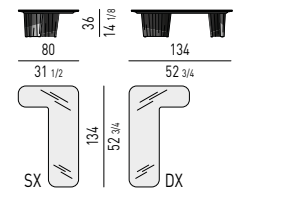

CORNER CONSOLE