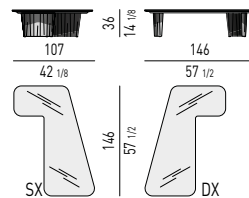

CORNER CONSOLE