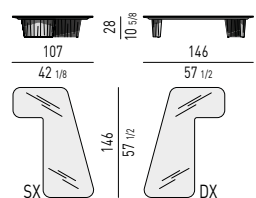

CORNER CONSOLE