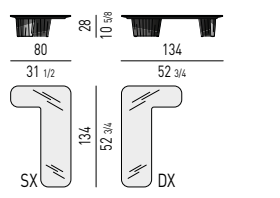

CORNER CONSOLE