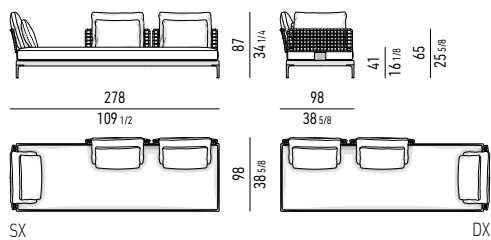

Minotti

ELEMENTO TERMINALE DAYBED CM **278X98**
DAYBED ELEMENT WITH 1 ARMREST CM **278X98**