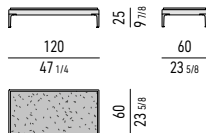

PANCA CON TAVOLINO | BENCH WITH COFFEE TABLE

PANCA CON **TAVOLINO** CM **120X60**
BENCH WITH **COFFEE TABLE** CM **120X60**

TAVOLINI | COFFEE TABLES

TAVOLINO CM **60X60**
COFFEE TABLE CM **60X60**

TAVOLINO CM **120X60**
COFFEE TABLE CM **120X60**