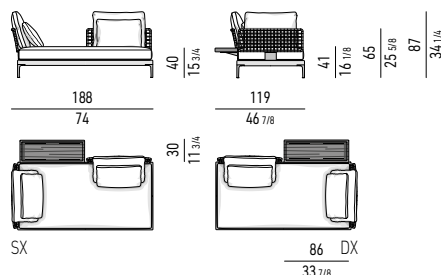

SX

DX

ELEMENTO TERMINALE DAYBED CM **188X98**
DAYBED ELEMENT WITH 1 ARMREST CM **188X98**

SX

DX

ELEMENTO TERMINALE DAYBED CON **TOP** CM **188X119**
DAYBED ELEMENT WITH 1 ARMREST WITH **TOP** CM **188X119**