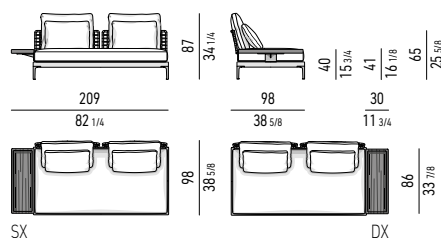

ELEMENTO TERMINALE CON **TOP** CM **209X98**
ELEMENT WITH 1 ARMREST WITH **TOP** CM **209X98**