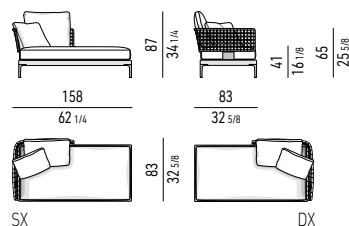

ELEMENTO TERMINALE PENISOLA CM **158X83**
OPEN-END ELEMENT WITH 1 ARMREST CM **158X83**