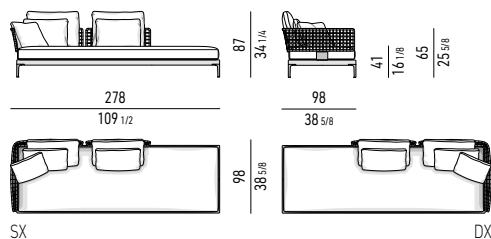

ELEMENTO TERMINALE PENISOLA CM **278X98**
OPEN-END ELEMENT WITH 1 ARMREST CM **278X98**