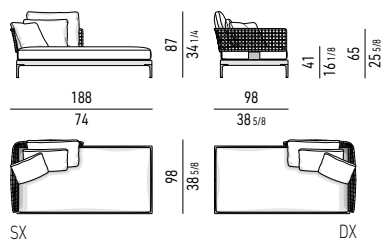

ELEMENTO TERMINALE PENISOLA CM **188X98**
OPEN-END ELEMENT WITH 1 ARMREST CM **188X98**