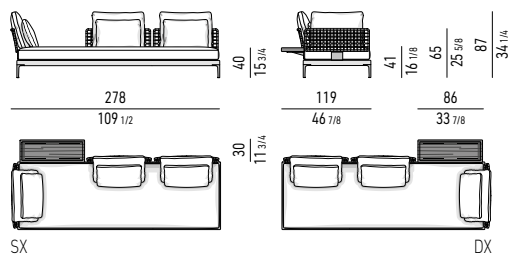

SX

DX

Minotti

ELEMENTO TERMINALE DAYBED CM **278X98**
DAYBED ELEMENT WITH 1 ARMREST CM **278X98**

ELEMENTO TERMINALE DAYBED CON **TOP** CM **278X119**
DAYBED ELEMENT WITH 1 ARMREST WITH **TOP** CM **278X119**