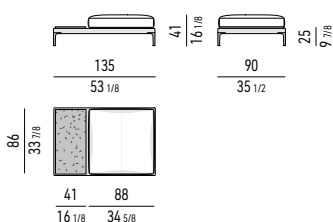

PANCHE CON TAVOLINO | BENCHES WITH COFFEE TABLE

PANCA CON TAVOLINO CM **135X90**
BENCH WITH COFFEE TABLE CM **135X90**