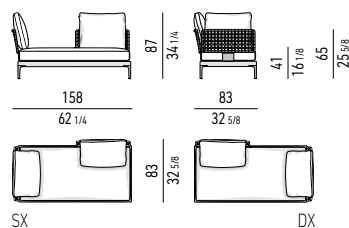

ELEMENTO TERMINALE DAYBED CM **158X83**
DAYBED ELEMENT WITH 1 ARMREST CM **158X83**