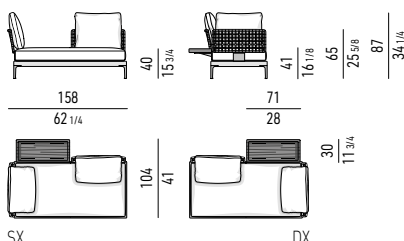

ELEMENTO TERMINALE DAYBED CON **TOP** CM **158X104**
DAYBED ELEMENT WITH 1 ARMREST WITH **TOP** CM **158X104**