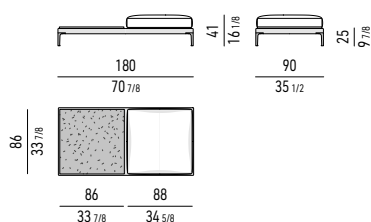

PANCA CON TAVOLINO CM **180X90**
BENCH WITH COFFEE TABLE CM **180X90**