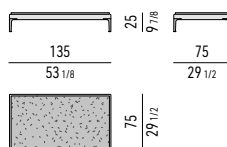

TAVOLINO CM **135X75**
COFFEE TABLE CM **135X75**