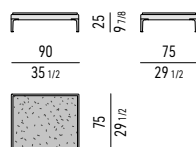

TAVOLINO CM **90X75**
COFFEE TABLE CM **90X75**