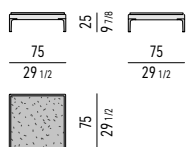

PANCA CON **TAVOLINO CM 135X75**
BENCH WITH **COFFEE TABLE CM 135X75**

PANCA CON **TAVOLINO CM 150X75**
BENCH WITH **COFFEE TABLE CM 150X75**

TAVOLINI | COFFEE TABLES

TAVOLINO CM **75X75**
COFFEE TABLE CM **75X75**