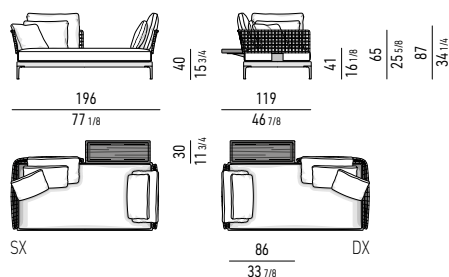

DIVANO CON **TOP** CM **217X98**
SOFA WITH **TOP** CM **217X98**

DIVANO CM **286X98**
SOFA CM **286X98**

DIVANO CON **TOP** CM **307X98**
SOFA WITH **TOP** CM **307X98**

DIVANO-DAYBED CM **196X98**
DAYBED-SOFA CM **196X98**

DIVANO-DAYBED CON **TOP** CM **196X119**
DAYBED-SOFA WITH **TOP** CM **196X119**

DIVANO-DAYBED CM **286X98**
DAYBED-SOFA CM **286X98**

DIVANO-DAYBED CON **TOP** CM **286X119**
DAYBED-SOFA WITH **TOP** CM **286X119**