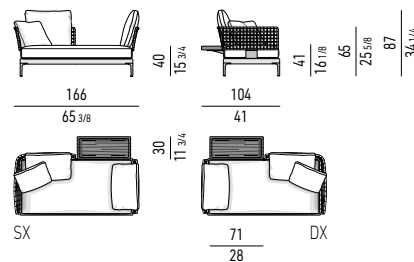

DIVANO-DAYBED CON TOP CM **166X104**
DAYBED-SOFA WITH TOP CM **166X104**