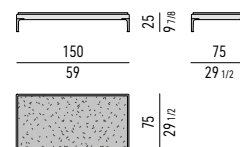

TAVOLINO CM **150X75**
COFFEE TABLE CM **150X75**