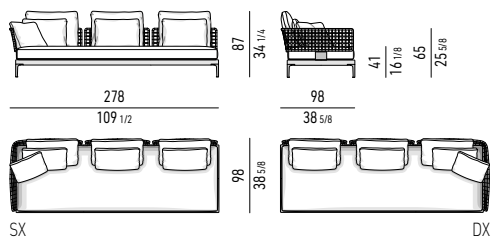

ELEMENTO TERMINALE CM **278X98**
ELEMENT WITH 1 ARMREST CM **278X98**