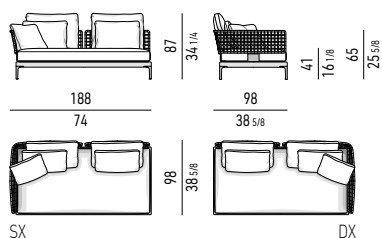

DIVANO-DAYBED CON **TOP** CM **196X119**
DAYBED-SOFA WITH **TOP** CM **196X119**

DIVANO-DAYBED CM **286X98**
DAYBED-SOFA CM **286X98**

DIVANO-DAYBED CON **TOP** CM **286X119**
DAYBED-SOFA WITH **TOP** CM **286X119**

Minotti

DIVANO OPEN CM **286X98**
OPEN SOFA CM **286X98**

DIVANO OPEN CON **TOP** CM **286X119**
OPEN SOFA WITH **TOP** CM **286X119**

ELEMENTI TERMINALI | ELEMENTS WITH 1 ARMREST

ELEMENTO TERMINALE CM **188X98**
ELEMENT WITH 1 ARMREST CM **188X98**