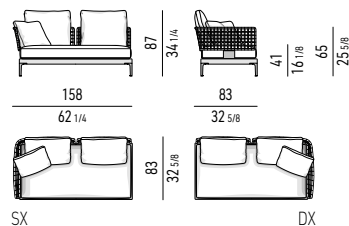

DIVANO-DAYBED CM **166X83**
DAYBED-SOFA CM **166X83**

DIVANO-DAYBED CON TOP CM **166X104**
DAYBED-SOFA WITH TOP CM **166X104**

Minotti

ELEMENTI TERMINALI | ELEMENTS WITH 1 ARMREST

ELEMENTO TERMINALE CM **158X83**
ELEMENT WITH 1 ARMREST CM **158X83**