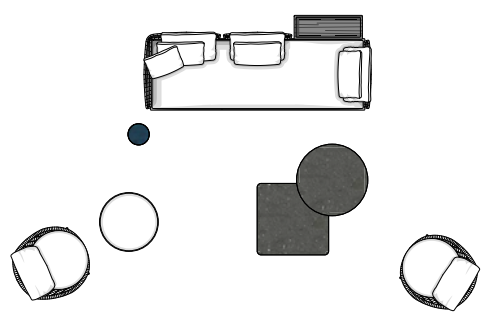

1. **B**
2. 1 Patio - divano-Daybed sx con TOP cm 286x119 H87
   - 2 Lido Cord Outdoor - poltrone cm 88x95 H82
   - 1 Lido Cord Outdoor - poggiatesta Ø cm 74 H42
   - 1 Lido Outdoor - tavolino Ø cm 90 H35
   - 1 Lido Outdoor - tavolino cm 90x90 H22
   - 1 Pilotis Outdoor - tavolino Ø cm 27 H45
   - 1 Patio - Daybed-sofa sx with TOP cm 286x119 H87
   - 2 Lido Cord Outdoor - armchairs cm 88x95 H82
   - 1 Lido Cord Outdoor - footstool Ø cm 74 H42
   - 1 Lido Outdoor - coffee table Ø cm 90 H35
   - 1 Lido Outdoor - coffee table cm 90x90 H22
   - 1 Pilotis Outdoor - side table Ø cm 27 H45
   - 1 Patio - Daybed-Sofa sx mit TOP cm 286x119 H87
   - 2 Lido Cord Outdoor - Sessel cm 88x95 H82
   - 1 Lido Cord Outdoor - Hocker Ø cm 74 H42
   - 1 Lido Outdoor - Beistelltisch Ø cm 90 H35
   - 1 Lido Outdoor - Beistelltisch cm 90x90 H22
   - 1 Pilotis Outdoor - Beistelltisch Ø cm 27 H45
   - 1 Patio - canapé-Daybed sx avec TOP cm 286x119 H87
   - 2 Lido Cord Outdoor - fauteuils cm 88x95 H82
   - 1 Lido Cord Outdoor - repose-pied Ø cm 74 H42
   - 1 Lido Outdoor - petite table Ø cm 90 H35
   - 1 Lido Outdoor - petite table cm 90x90 H22
   - 1 Pilotis Outdoor - petite table Ø cm 27 H45