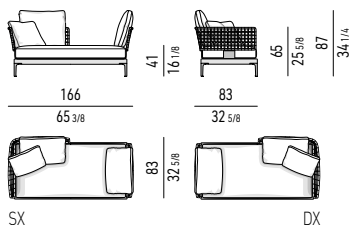

DIVANO-DAYBED CM **166X83**
DAYBED-SOFA CM **166X83**