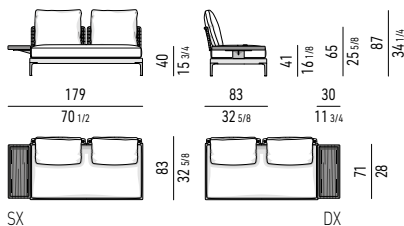

ELEMENTO TERMINALE CON **TOP** CM **179X83**
ELEMENT WITH 1 ARMREST WITH **TOP** CM **179X83**