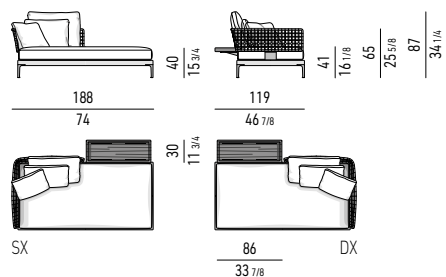

ELEMENTO TERMINALE PENISOLA CON **TOP** CM **188X119**
OPEN-END ELEMENT WITH 1 ARMREST WITH **TOP** CM **188X119**