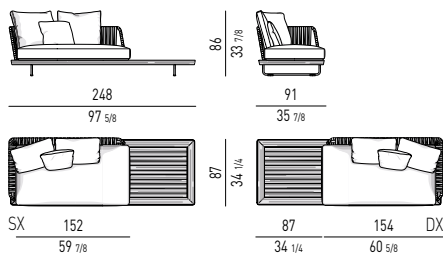

ELEMENTO TERMINALE CON TOP LARGE CM 204
ELEMENT WITH 1 ARMREST AND TOP LARGE CM 204

Minotti

ELEMENTO TERMINALE CON **TOP SMALL CM 248**
ELEMENT WITH 1 ARMREST AND **TOP SMALL CM 248**

ELEMENTO TERMINALE CON **TOP LARGE CM 248**
ELEMENT WITH 1 ARMREST AND **TOP LARGE CM 248**