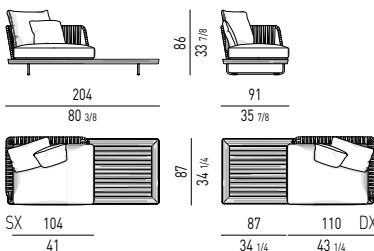

ELEMENTO TERMINALE CON TOP LARGE CM 204
ELEMENT WITH 1 ARMREST AND TOP LARGE CM 204