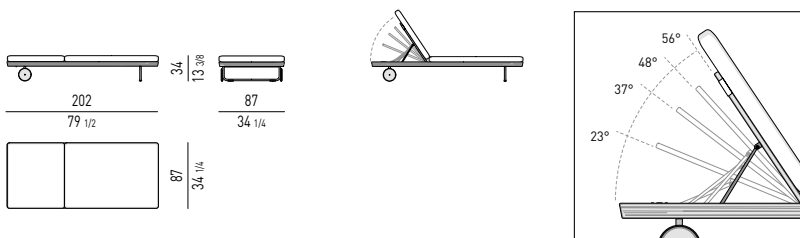

DAYBED CON SCHIENALE RECLINABILE | DAYBED WITH RECLINING BACKREST

CUSCINO SCHIENALE OPTIONAL OPTIONAL BACKREST CUSHION

CUSCINO OPTIONAL OPTIONAL CUSHION

TAVOLINI | COFFEE TABLES