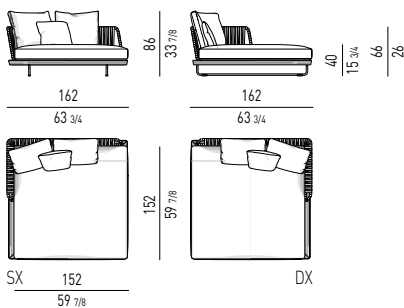

CHAISE-LONGUE