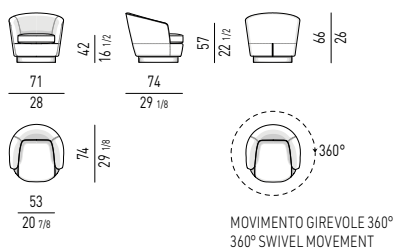

POLTRONA "LOW" | "LOW" ARMCHAIR

VERSIONE GIREVOLE | SWIVEL VERSION