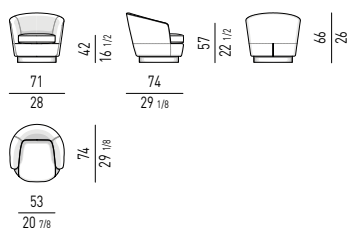

VERSIONE FISSA | FIXED VERSION