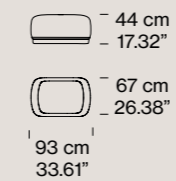

Pouf / Ottoman

Finiture / Finishes

Rivestimento

Tessuto, Pelle, Pelle Sintetica

Cover

Fabric, Leather, Synthetic Leather

Zoccolo

Laccato Opaco Nero

Tessuto, Pelle, Pelle Sintetica

Plinth

Nero Matt Lacquer

Fabric, Leather, Synthetic Leather