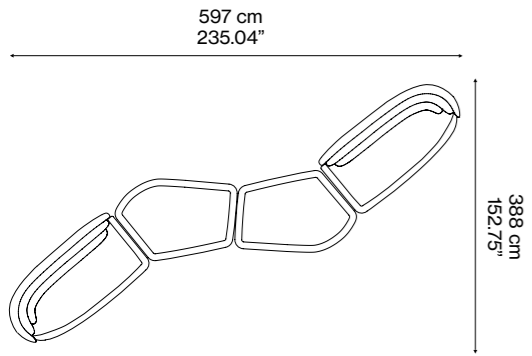

Peonia divano modulare. Composizione in tessuto Sole 03. / Peonia modular sofa. Composition in Sole 03 fabric.