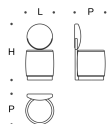

Feet

Base and backrest support in 10 mm thick painted metal. Small armchair is equipped with a swivel mechanism.

Poltroncina
Small armchair

L = 45 cm
P = 49 cm
H = 90 cm

Pouf

L = 45 cm
P = 45 cm
H = 48 cm

Base pouf / Pouf base