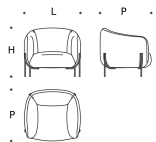

Feet

In 14 mm wire drawn with chrome or painted finish.

Poltrona
Armchair

L = 90 cm
P = 82 cm
H = 78 cm

Piedi / Feet

Grigio RAL 7021
Grey RAL 7021

Ottone satinato
Satin brass