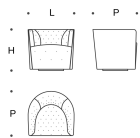

Piedini

In ABS nero h. 25 mm. La poltrona è disponibile con base girevole in trafilato cromato lucido.

Description

Delightfully pretty, the Amélie tub chair conjures up visions of French haute couture. The inner curves have been deliberately emphasised by a clever hand-quilted patterning effect. Compact yet with a strong appeal, Amélie would be an attractive addition to any space where seating is required. Customers can choose to order the quilted stitching in a contrasting colour, offering endless possibilities to suit personal choice. Tone-on-tone for Amélie: the latest hues give prominence to its graceful lines. Also available with a swivel base, fully removable covers.

Structure - Padding

Cold-cured polyurethane foam on a metal core, covered with velfodera on a resin-coated backing 100 gr/sqm. Seat filling in polyurethane foam 40IM, covered with polyurethane-backed velveteen.

Feet

In black ABS, h. 25 mm. The armchair is available with a rotating glossy chrome finish wire drawn base.

Poltroncina
Small armchair

L = 73 cm
P = 70 cm
H = 66 cm

Base girevole (opzionale) / Swivel base (optional)