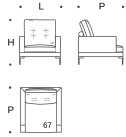

Structure - Padding

In wood padded with variable-density polyurethane foam (21IM – 30P – 40IP – 75IP), covered with fine velvet coupled with resin 200gr/sqm.

The seat cushions are padded with variable-density polyurethane foam (35IP – 25IM), covered with polyester fiber 350gr/sqm. The back cushions are in polyester fiber mixed with washed and sterilized goose feather divided into sections and covered with 100% white cotton fabric anti-feather. The cylinder of high back cushions are filled with polyurethane foam core 30P covered with fine velvet coupled with resin 100gr/sqm.

Feet

17 cm high in shaped metal painted finish.

Poltrona - cuscino schiena alto
Armchair - high back cushion

L = 87 cm
P = 95 cm
H = 95 cm

Poltrona - cuscino schiena basso
Armchair - low back cushion

L = 87 cm
P = 95 cm
H = 83 cm