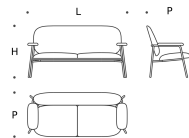

## Feet

In 22 mm wire drawn with matt black epoxy painted finishing.

Poltrona  
Armchair

L = 83 cm  
P = 70 cm  
H = 83 cm

Divano 2 posti  
2 Seat sofa

L = 160 cm  
P = 70 cm  
H = 83 cm

Divano 3 posti  
3 Seat sofa

L = 216 cm  
P = 70 cm  
H = 83 cm