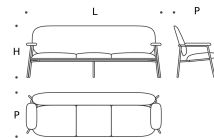

## Feet

In 22 mm wire drawn with matt black epoxy painted finishing.

Poltrona  
Armchair

L = 83 cm  
P = 70 cm  
H = 83 cm

Divano 2 posti  
2 Seat sofa

L = 160 cm  
P = 70 cm  
H = 83 cm

Divano 3 posti  
3 Seat sofa

L = 216 cm  
P = 70 cm  
H = 83 cm