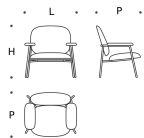

Struttura - Imbottitura

In multistrato con poliuretano espanso a quote differenziate (35IM, 40IM e 50IP) e rivestito con resinato 100gr/mq accoppiato a vellutino.

Piedini

In trafilato dal diametro di 22 mm con finitura verniciata epossidica nero opaco.

Description

Philo is a prefix of Greek origins that indicates love, propensity and empathy towards people and things. A metallic thread draws together a welcoming silhouette; it runs, turns, comes up and goes down, hugging and delicately supporting the upholstered surfaces. The agile dimensions give life to a seating system capable of existing in different spaces: homes, offices, hospitality and places of meeting in general where relationships are nourished. Philanthropic by nature this elegant and simple sofa has a lean yet grounded honest form. The design's character is communicated with an interplay of lines and colours. The metallic thread transforms into sewing thread and continues on to weft and warp creating a singular harmony. Fully removable covers.

Structure - Padding

In wood covered with variable density polyurethane foam (35IM, 40IM e 50IP) and clothed with resin 100gr/sqm coupled to velveteen.

Feet

In 22 mm wire drawn with matt black epoxy painted finishing.

Poltrona
Armchair

L = 83 cm
P = 70 cm
H = 83 cm