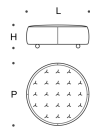

Il pouf dal diametro 100 cm e il quadrato 75x75 cm hanno 4 ruote, 2 di queste sono dotate di piastra per il bloccaggio.

Description

A new evolution of Saba poufs, Cookies are available in a round or square format and are characterized by the light quilting on the seating area. The Cookies poufs are fun and independent elements, that can exist on their own or be placed nearby other products. The cover is completely removable.

Structure - Padding

In wood covered with variable-density polyurethane foam (30IP – 25IM) clothed with resin 200gr/sqm coupled to velveteen.

Feet

The 130 cm diameter pouf has 5 wheels, 2 of them are equipped with plate to lock.

The 100 cm diameter pouf and the square shape 75x75 cm have 4 wheels, 2 of them are equipped with plate too lock.

Pouf tondo 100
Round pouf 100

L = 100 cm
P = 100 cm
H = 37 cm

Pouf tondo 130
Round pouf 130

L = 130 cm
P = 130 cm
H = 37 cm

Pouf 75x75

L = 75 cm
P = 75 cm
H = 37 cm