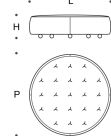

Il pouf dal diametro 100 cm e il quadrato 75x75 cm hanno 4 ruote, 2 di queste sono dotate di piastra per il bloccaggio.

Description

A new evolution of Saba poufs, Cookies are available in a round or square format and are characterized by the light quilting on the seating area. The Cookies poufs are fun and independent elements, that can exist on their own or be placed nearby other products. The cover is completely removable.

Structure - Padding

In wood covered with variable-density polyurethane foam (30IP – 25IM) clothed with resin 200gr/sqm coupled to velveteen.

Feet

The 130 cm diameter pouf has 5 wheels, 2 of them are equipped with plate to lock.

The 100 cm diameter pouf and the square shape 75x75 cm have 4 wheels, 2 of them are equipped with plate too lock.

Pouf tondo 100
Round pouf 100

L = 100 cm
P = 100 cm
H = 37 cm

Pouf tondo 130
Round pouf 130

L = 130 cm
P = 130 cm
H = 37 cm

Pouf 75x75

L = 75 cm
P = 75 cm
H = 37 cm