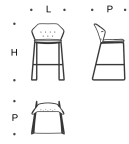

## **Feet**

In 11 mm wire drawn. Chrome or painted finish.

Sgabello alto  
High stool

L = 53 cm  
P = 53 cm  
H = 100 cm

Sgabello basso  
Low stool

L = 53 cm  
P = 53 cm  
H = 90 cm

Gambe / Legs

Bianco RAL 9010  
White RAL 9010