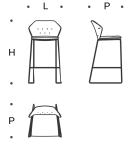

## **Structure - Padding**

The seat is in metal sheet. Velfodera coating on resin 280gr/sqm.

Seat cushion in 50IP polyurethane foam covered with white cotton on 380gr/sqm polyester fiber.

## **Feet**

In 11 mm wire drawn. Chrome or painted finish.

Sgabello alto  
High stool

L = 53 cm  
P = 53 cm  
H = 100 cm

Sgabello basso  
Low stool

L = 53 cm  
P = 53 cm  
H = 90 cm

Gambe / Legs

Bianco RAL 9010  
White RAL 9010