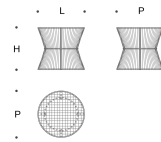

## Structure

In coated wire drawn with diameter 8 mm with plaiting of 6 mm diameter of polyester ropes. Finishing and ropes are suitable for outdoor use. The upper top surface of the low table is in MDF h. 19 mm lacquered finish.

Pouf Botte  
Barrel Pouf

L = 44 cm  
P = 44 cm  
H = 40 cm

Tavolino Botte  
Barrel Low table

L = 44 cm  
P = 44 cm  
H = 40 cm

Pouf Clessidra  
Hourglass Pouf

L = 44 cm  
P = 44 cm  
H = 40 cm

Tavolino Clessidra  
Hourglass Low table

L = 44 cm  
P = 44 cm  
H = 40 cm

**Pouf - Intreccio / Woven**

Canapa  
Hemp

Melange Canapa  
Melange Hemp

**Pouf - Struttura / Frame**

Grigio ardesia RAL 7015  
Slate grey RAL 7015

**Tavolino - Top & Struttura / Low table - Top & Frame**