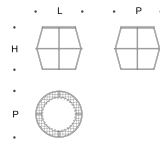

## Structure

In coated wire drawn with diameter 8 mm with plaiting of 6 mm diameter of polyester ropes. Finishing and ropes are suitable for outdoor use. The upper top surface of the low table is in MDF h. 19 mm lacquered finish.

Pouf Botte  
Barrel Pouf

L = 44 cm  
P = 44 cm  
H = 40 cm

Tavolino Botte  
Barrel Low table

L = 44 cm  
P = 44 cm  
H = 40 cm

Pouf Clessidra  
Hourglass Pouf

L = 44 cm  
P = 44 cm  
H = 40 cm

Tavolino Clessidra  
Hourglass Low table