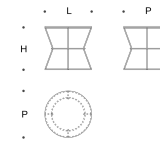

## Structure

In coated wire drawn with diameter 8 mm with plaiting of 6 mm diameter of polyester ropes. Finishing and ropes are suitable for outdoor use. The upper top surface of the low table is in MDF h. 19 mm lacquered finish.

Pouf Botte  
Barrel Pouf

L = 44 cm  
P = 44 cm  
H = 40 cm

Tavolino Botte  
Barrel Low table

L = 44 cm  
P = 44 cm  
H = 40 cm

Pouf Clessidra  
Hourglass Pouf

L = 44 cm  
P = 44 cm  
H = 40 cm

Tavolino Clessidra  
Hourglass Low table

L = 44 cm  
P = 44 cm  
H = 40 cm

**Pouf - Intreccio / Woven**

Canapa  
Hemp

Melange Canapa  
Melange Hemp

**Pouf - Struttura / Frame**

Grigio ardesia RAL 7015  
Slate grey RAL 7015

**Tavolino - Top & Struttura / Low table - Top & Frame**