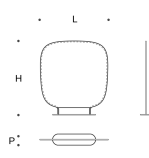

Struttura

In trafilato verniciato diametro 18 mm rivestito in tessuto. Base in acciaio verniciato h. 15 mm.

Description

Shade, as in the Japanese meaning of "divider", has been restyled in a contemporary way and found a place in the living area. Shade is a filter, a divider, a compact system created for constructing spaces: decorating, separating, reserving private and intimate corners. The two sizes and the different textiles for upholstery allow for a high degree of customization in terms of space and product. The lyrical design trait of Marco Zito is evident in the lack of corners, an organic and soft shape. Also available with soundproof insert.

Structure

In coated wire drawn with diameter 18 mm with fabric upholstery. Base in coated steel h. 15 mm.

Paravento alto
High divider

L = 130 cm
P = 21 cm
H = 190 cm

Paravento basso
Low divider

L = 130 cm
P = 21 cm
H = 140 cm