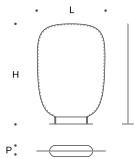

Struttura

In trafilato verniciato diametro 18 mm rivestito in tessuto. Base in acciaio verniciato h. 15 mm.

Description

Shade, as in the Japanese meaning of "divider", has been restyled in a contemporary way and found a place in the living area. Shade is a filter, a divider, a compact system created for constructing spaces: decorating, separating, reserving private and intimate corners. The two sizes and the different textiles for upholstery allow for a high degree of customization in terms of space and product. The lyrical design trait of Marco Zito is evident in the lack of corners, an organic and soft shape. Also available with soundproof insert.

Structure

In coated wire drawn with diameter 18 mm with fabric upholstery. Base in coated steel h. 15 mm.

Paravento alto
High divider

L = 130 cm
P = 21 cm
H = 190 cm

Paravento basso
Low divider

L = 130 cm
P = 21 cm
H = 140 cm