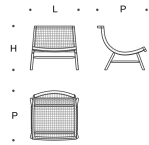

Poltrona
Armchair

L = 77 cm
P = 79 cm
H = 70 cm