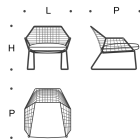

L = 90 cm  
P = 65 cm  
H = 40 cm

Laterale lounge  
Lounge side unit

L = 125 cm  
P = 122 cm  
H = 70 cm

esempio SX  
example L

Poltrona lounge  
Lounge armchair

L = 145 cm  
P = 122 cm  
H = 70 cm

Cuscino arredo Outdoor 45x45  
Throw cushion Outdoor 45x45

L = 45 cm  
H = 45 cm

Cuscino poggiareni Outdoor 52x27  
Lumbar cushion Outdoor 52x27

L = 52 cm  
H = 27 cm

Composizione NYS 001  
Composition NYS 001

L = 310 cm  
P = 92 cm

Poltrona  
Armchair

L = 74 cm  
P = 79 cm  
H = 70 cm

Pouf 58x50

L = 58 cm  
P = 50 cm  
H = 30 cm

Sedia  
Chair

L = 56 cm  
P = 54 cm  
H = 81 cm

Sedia con braccioli  
Chair with armrests

L = 59 cm  
P = 54 cm  
H = 81 cm

Sgabello alto  
High stool

L = 53 cm  
P = 53 cm  
H = 100 cm