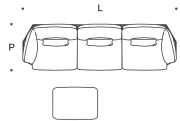

L = 90 cm  
P = 65 cm  
H = 40 cm

Laterale lounge  
Lounge side unit

L = 125 cm  
P = 122 cm  
H = 70 cm

esempio SX  
example L

Poltrona lounge  
Lounge armchair

L = 145 cm  
P = 122 cm  
H = 70 cm

Cuscino arredo Outdoor 45x45  
Throw cushion Outdoor 45x45

L = 45 cm  
H = 45 cm

Cuscino poggiareni Outdoor 52x27  
Lumbar cushion Outdoor 52x27

L = 52 cm  
H = 27 cm

Composizione NYS 001  
Composition NYS 001

L = 310 cm  
P = 92 cm

Poltrona  
Armchair

L = 74 cm  
P = 79 cm  
H = 70 cm

Pouf 58x50

L = 58 cm  
P = 50 cm  
H = 30 cm

Sedia  
Chair

L = 56 cm  
P = 54 cm  
H = 81 cm

Sedia con braccioli  
Chair with armrests

L = 59 cm  
P = 54 cm  
H = 81 cm

Sgabello alto  
High stool

L = 53 cm  
P = 53 cm  
H = 100 cm