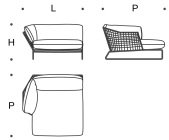

## **Cover (only on demand)**

Waterproof and fire-retardant cover with taped stitchings and trim with coulisse for the closing.

Laterale 95  
Side unit 95

L = 95 cm  
P = 92 cm  
H = 70 cm

esempio SX  
example L

Centrale 75  
Central unit 75

L = 75 cm  
P = 92 cm  
H = 70 cm

Laterale 110  
Side unit 110

L = 110 cm  
P = 92 cm  
H = 70 cm

esempio SX  
example L

Centrale 90  
Central unit 90

L = 90 cm  
P = 92 cm  
H = 70 cm

Pouf componibile 75x87  
Modular pouf 75x87

L = 75 cm  
P = 87 cm  
H = 40 cm

Pouf componibile 90x87  
Modular pouf 90x87

L = 90 cm  
P = 87 cm  
H = 40 cm

Pouf 75x65

L = 75 cm  
P = 65 cm  
H = 40 cm

Pouf 90x65

L = 90 cm  
P = 65 cm  
H = 40 cm

Laterale lounge  
Lounge side unit

L = 125 cm  
P = 122 cm  
H = 70 cm

esempio SX  
example L

Poltrona lounge  
Lounge armchair

L = 145 cm  
P = 122 cm  
H = 70 cm

Cuscino arredo Outdoor 45x45  
Throw cushion Outdoor 45x45