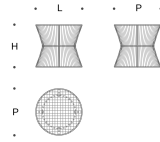

Structure

In coated wire drawn with diameter 8 mm with plaiting of 6 mm diameter of polyester ropes. Finishing and ropes are suitable for outdoor use.

Pouf Botte
Barrel Pouf

L = 44 cm
P = 44 cm
H = 40 cm

Pouf Clessidra
Hourglass Pouf

L = 44 cm
P = 44 cm
H = 40 cm

Pouf - Intreccio / Woven

Canapa
Hemp

Melange Canapa
Melange Hemp

Pouf - Struttura / Frame

Grigio ardesia RAL 7015
Slate grey RAL 7015