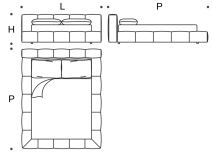

Rete 153x203
Bed base 153x203

L = 203 cm
P = 254 cm
H = 75 cm