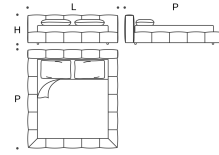

Feet

In metal Dark brown painted with brass terminal or Light grey painted with black nickel terminal for Air version.

In wood black painted h 4 cm for Box versions.

Rete 153x203
Bed base 153x203

L = 203 cm
P = 254 cm
H = 75 cm

Rete 160x200
Bed base 160x200

L = 210 cm
P = 251 cm
H = 75 cm

Rete 180x200
Bed base 180x200

L = 230 cm
P = 251 cm
H = 75 cm

Rete 193x203
Bed base 193x203

L = 243 cm
P = 254 cm
H = 75 cm

Rete 153x203
Bed base 153x203