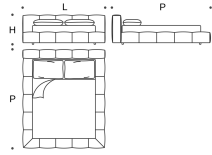

Feet

In metal Dark brown painted with brass terminal or Light grey painted with black nickel terminal for Air version.

In wood black painted h 4 cm for Box versions.

Rete 153x203
Bed base 153x203

L = 203 cm
P = 254 cm
H = 75 cm

Rete 160x200
Bed base 160x200

L = 210 cm
P = 251 cm
H = 75 cm

Rete 180x200
Bed base 180x200

L = 230 cm
P = 251 cm
H = 75 cm

Rete 193x203
Bed base 193x203

L = 243 cm
P = 254 cm
H = 75 cm

Rete 153x203
Bed base 153x203