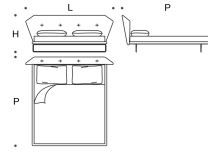

Feet

In 16 mm wire drawn, black nickel finish for Air version.

In wood black painted h 4 cm for Box version.

Rete 153x203
Bed base 153x203

L = 196 cm
P = 228 cm
H = 93 cm

Rete 160x200
Bed base 160x200

L = 203 cm
P = 225 cm
H = 93 cm

Rete 180x200
Bed base 180x200

L = 223 cm
P = 225 cm
H = 93 cm

Rete 193x203
Bed base 193x203

L = 236 cm
P = 228 cm
H = 93 cm

Cuscino Rullo per Letto 65
Roll Cushion for bed 65

L = 65 cm
H = 18 cm

Cuscino arredo 45x45
Throw cushion 45x45