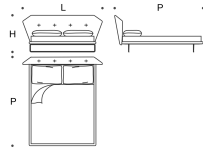

Feet

In 16 mm wire drawn, black nickel finish for Air version.

In wood black painted h 4 cm for Box version.

Rete 153x203
Bed base 153x203

L = 196 cm
P = 228 cm
H = 93 cm

Rete 160x200
Bed base 160x200

L = 203 cm
P = 225 cm
H = 93 cm

Rete 180x200
Bed base 180x200

L = 223 cm
P = 225 cm
H = 93 cm

Rete 193x203
Bed base 193x203

L = 236 cm
P = 228 cm
H = 93 cm

Cuscino Rullo per Letto 65
Roll Cushion for bed 65

L = 65 cm
H = 18 cm

Cuscino arredo 45x45
Throw cushion 45x45