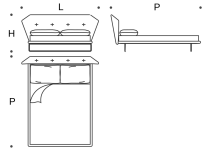

Feet

In 16 mm wire drawn, black nickel finish for Air version.

In wood black painted h 4 cm for Box version.

Rete 153x203
Bed base 153x203

L = 196 cm
P = 228 cm
H = 93 cm

Rete 160x200
Bed base 160x200

L = 203 cm
P = 225 cm
H = 93 cm