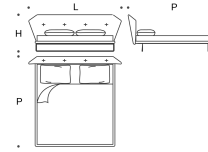

Feet

In 16 mm wire drawn, black nickel finish for Air version.

In wood black painted h 4 cm for Box version.

Rete 153x203
Bed base 153x203

L = 196 cm
P = 228 cm
H = 93 cm

Rete 160x200
Bed base 160x200

L = 203 cm
P = 225 cm
H = 93 cm

Rete 180x200
Bed base 180x200

L = 223 cm
P = 225 cm
H = 93 cm

Rete 193x203
Bed base 193x203

L = 236 cm
P = 228 cm
H = 93 cm

Cuscino Rullo per Letto 65
Roll Cushion for bed 65

L = 65 cm
H = 18 cm

Cuscino arredo 45x45
Throw cushion 45x45