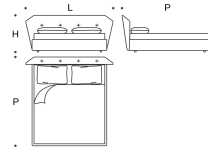

Rete 180x200
Bed base 180x200

L = 223 cm
P = 225 cm
H = 93 cm