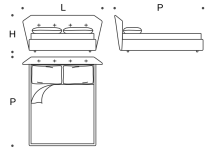

## **Feet**

In 16 mm wire drawn, black nickel finish for Air version.

In wood black painted h 4 cm for Box version.

Rete 153x203  
Bed base 153x203

L = 196 cm  
P = 228 cm  
H = 93 cm

Rete 160x200  
Bed base 160x200

L = 203 cm  
P = 225 cm  
H = 93 cm

Rete 180x200  
Bed base 180x200

L = 223 cm  
P = 225 cm  
H = 93 cm

Rete 193x203  
Bed base 193x203

L = 236 cm  
P = 228 cm  
H = 93 cm

Cuscino Rullo per Letto 65  
Roll Cushion for bed 65