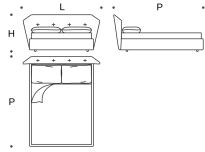

## **Feet**

In 16 mm wire drawn, black nickel finish for Air version.

In wood black painted h 4 cm for Box version.

Rete 153x203  
Bed base 153x203

L = 196 cm  
P = 228 cm  
H = 93 cm

Rete 160x200  
Bed base 160x200