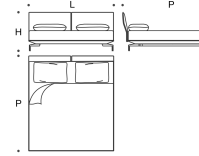

The versions with 180x200 cm and 193x203 cm bed base have an additional central support foot

Structure - Padding

In painted metal, the structure includes an orthopedic bed base in semi-rigid multilayer wood with millings for the mattress ventilation and it is covered with velfodera coupled with pressed 300gr/sqm. Headboard panels are in multilayer wood padded with polyurethane foam and covered with velfodera coupled with polyurethane foam. Their anchorage with base is guaranteed through painted metal plate equipped with brackets.

Feet

In painted metal.

Rete 153x203
Bed base 153x203

L = 155 cm
P = 217 cm
H = 92 cm

Rete 160x200
Bed base 160x200

L = 162 cm
P = 214 cm
H = 92 cm

Rete 180x200
Bed base 180x200

L = 182 cm
P = 214 cm
H = 92 cm

Rete 193x203
Bed base 193x203

L = 195 cm
P = 217 cm
H = 92 cm

Cuscino Rullo per Letto 65
Roll Cushion for bed 65

L = 65 cm
H = 18 cm

Cuscino arredo 45x45
Throw cushion 45x45

L = 45 cm
H = 45 cm

Cuscino arredo tondo con fascia 40 cm
Round throw cushion with band 40 cm