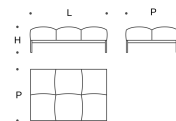

## **Feet**

Painted metal base h. 19,5 cm. Available with or without fabric bands.

Base 122x122  
Base 122x122

L = 122 cm  
P = 122 cm  
H = 41 cm

Base 82x82  
Base 82x82

L = 82 cm  
P = 82 cm  
H = 41 cm

Base 122x82  
Base 122x82

L = 122 cm  
P = 82 cm  
H = 41 cm

Base 164x82  
Base 164x82

L = 164 cm  
P = 82 cm  
H = 41 cm

Base 204x82  
Base 204x82

L = 204 cm  
P = 82 cm  
H = 41 cm

Base con bracciolo 122x122  
Base with armrest 122x122