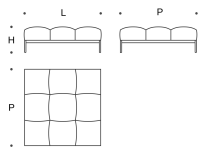

Base 122x122
Base 122x122

L = 122 cm
P = 122 cm
H = 41 cm