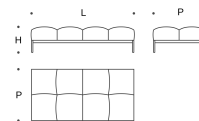

## **Feet**

Painted metal base h. 19,5 cm. Available with or without fabric bands.

Base 122x122  
Base 122x122

L = 122 cm  
P = 122 cm  
H = 41 cm

Base 82x82  
Base 82x82

L = 82 cm  
P = 82 cm  
H = 41 cm

Base 122x82  
Base 122x82

L = 122 cm  
P = 82 cm  
H = 41 cm

Base 164x82  
Base 164x82

L = 164 cm  
P = 82 cm  
H = 41 cm

Base 204x82  
Base 204x82

L = 204 cm  
P = 82 cm  
H = 41 cm

Base con bracciolo 122x122  
Base with armrest 122x122