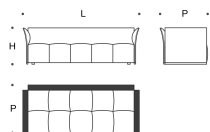

Divano fisso 224
Fixed sofa 224

L = 224 cm
P = 92 cm
H = 70 cm