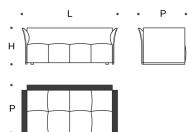

Divano fisso 184
Fixed sofa 184

L = 184 cm
P = 92 cm
H = 70 cm