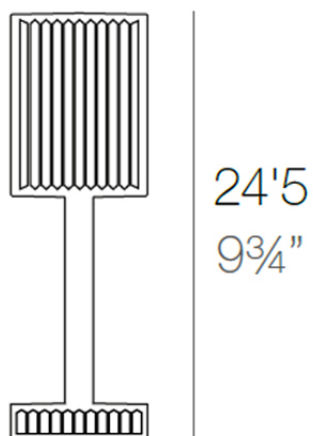

Gatsby prisma table lamp

by Ramón Esteve

The Gatsby collection, designed by Ramón Esteve, evokes the elegance and glamour of Art Deco, reminding us of the Roaring Twenties. Inspired by the bonanza, parties and excesses of that era, Gatsby combines intricate design with extraordinary simplicity, reflecting the American dream.

Info

Description

Polymethylmethacrylate resin. Transparent or colored

Weight: 0.56 Kg

GATSBY Lámpara Mesa Prismática
GATSBY Prismatic Table Lamp

Finishes

lighting

LIGHT BATTERY